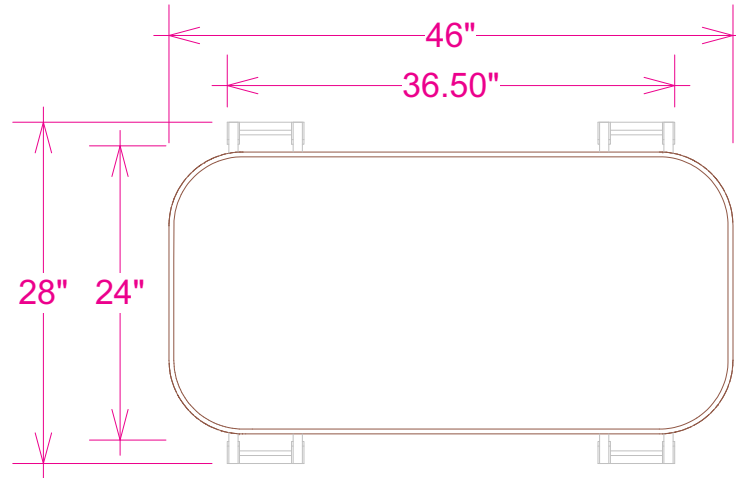

3D Rendering:

Racetrack Truss Counter, [OR-TC03]

Dimensions:

Racetrack Truss Counter, [OR-TC03]

Color Coded Parts:

Racetrack Truss Counter, [OR-TC03]