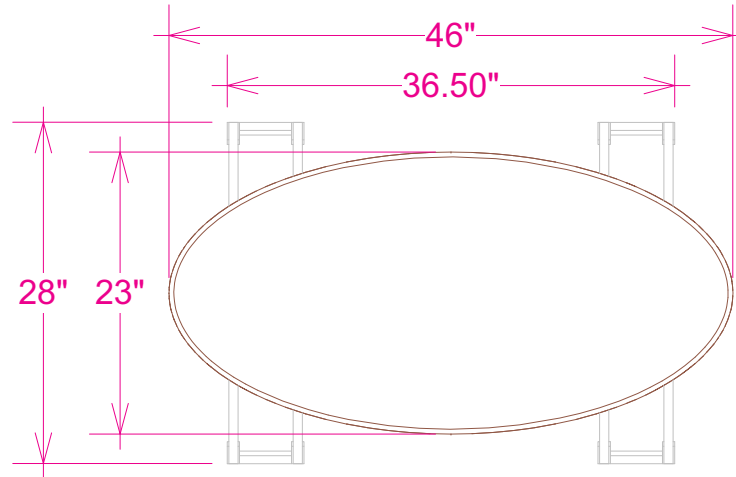

3D Rendering:

Oval Truss Counter, [OR-TC02]

Dimensions:

Oval Truss Counter, [OR-TC02]

Color Coded Parts: Oval Truss Counter, [OR-TC02]