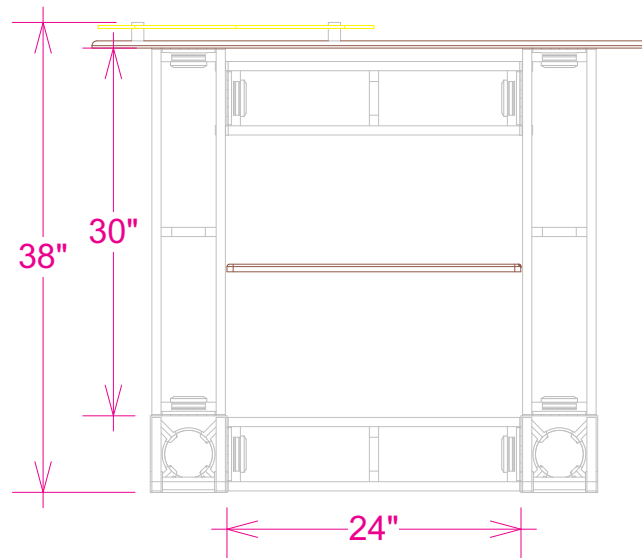

3D Rendering:

Oval Truss Counter, [OR-TC02-P]

Dimensions:

Oval Truss Counter, [OR-TC02-P]

Color Coded Parts: Oval Truss Counter, [OR-TC02-P]