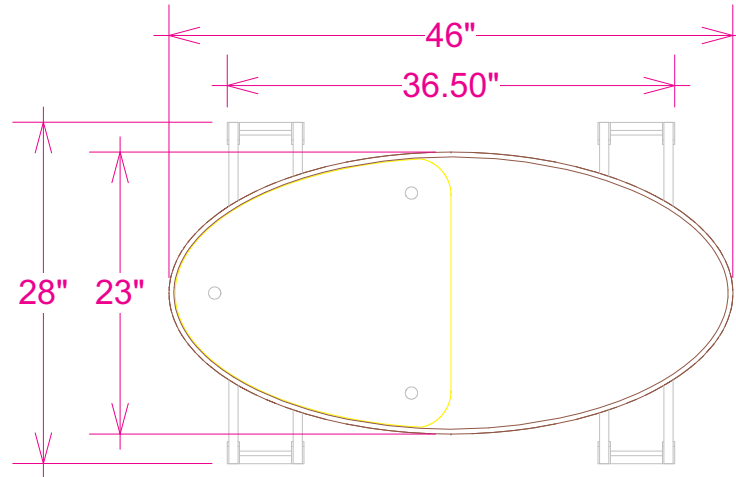

3D Rendering:

Oval Truss Counter, [OR-TC02-P]

Dimensions:

Oval Truss Counter, [OR-TC02-P]

Color Coded Parts: Oval Truss Counter, [OR-TC02-P]