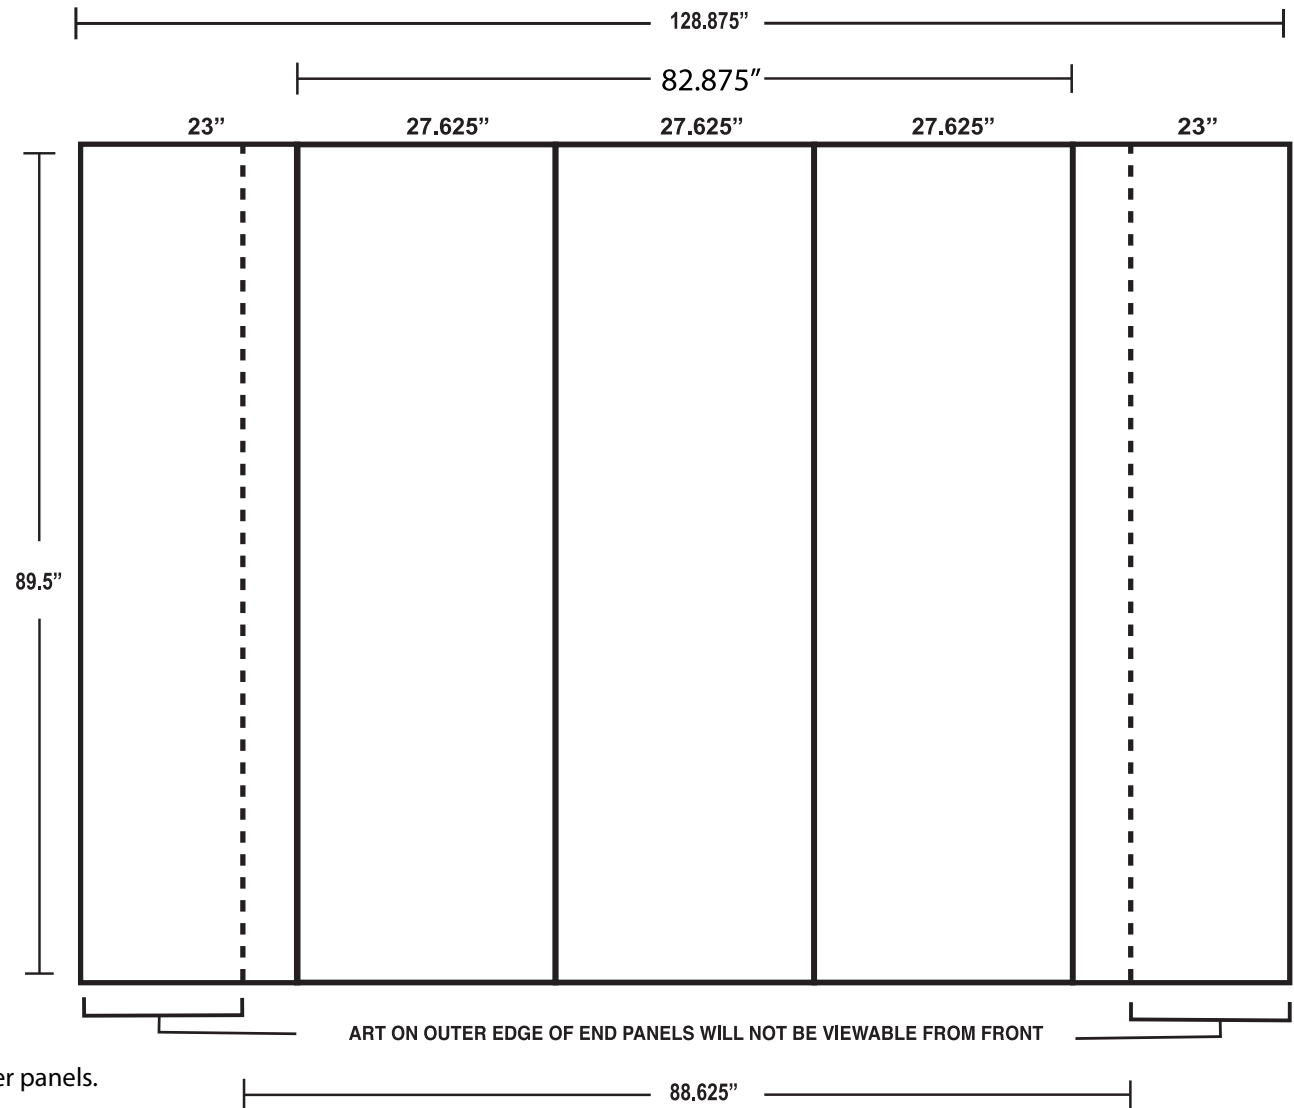

8' Curved Ellipse/Show 'N' Rise™ Floor Display

Total Graphic Size

128.875"W x 89.5"H

Total Visual Area

88.625"W x 89.5"H

*Please keep all text and/or logos 1" from all sides.

*Display shown with graphic or fabric end panels.

*Digital products are printed CMYK (4 color) process from your file. If saved as RGB, art will be converted to CMYK.

When preparing your artwork please design as one single layout.

Mural w/Fabric Ends: Only design the 3 center panels.

Total Visual Area

30"W x 31.75"H

Total Graphic Area

67.5"W x 31.75"H

*Please keep all text and/or logos 1" from all sides.

*Display shown with graphic or fabric wrap.

*Digital products are printed CMYK (4 color) process from your file.