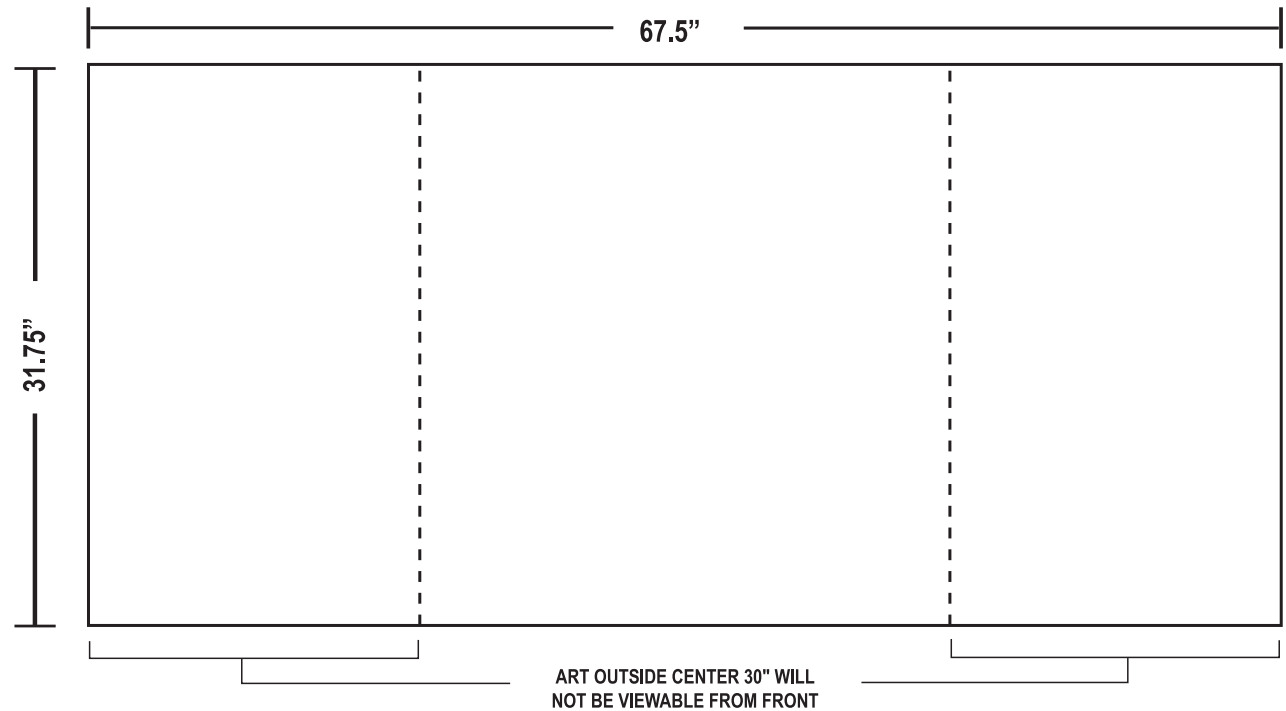

8' Curved Ellipse/Show 'N' Rise™ Floor Display

Total Graphic Size

128.875"W x 89.5"H

Total Visual Area

88.625"W x 89.5"H

*Please keep all text and/or logos 1" from all sides.

*Display shown with graphic or fabric end panels.

Total Visual Area

30"W x 31.75"H

Total Graphic Area

67.5"W x 31.75"H

*Please keep all text and/or logos 1" from all sides.

*Display shown with graphic or fabric wrap.

*Digital products are printed CMYK (4 color) process from your file.