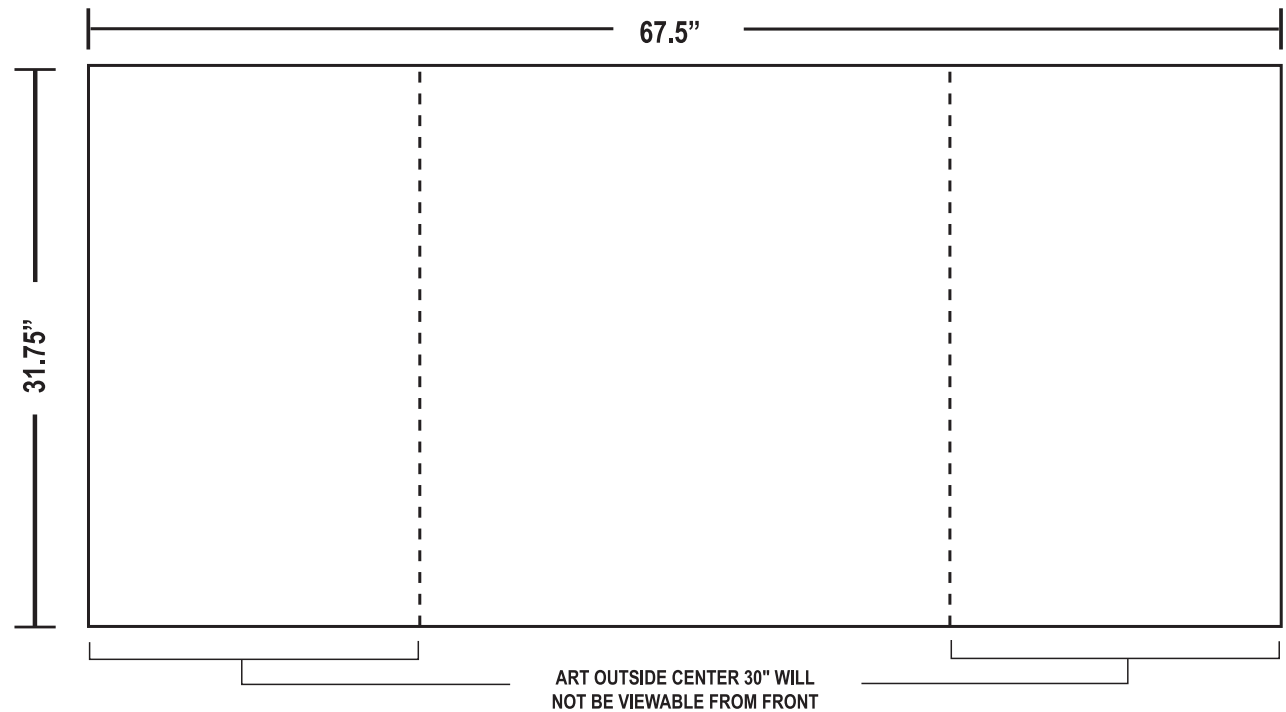

10' Wave Ellipse/Show 'N' Rise™ Floor Display

Total Graphic Size

156.5"W x 89.5"H

Total Visual Area

122"W x 89.5"H

*Please keep all text and/or logos 1" from all sides.

*Display shown with graphic or fabric end panels.

Total Visual Area

30"W x 31.75"H

Total Graphic Area

67.5"W x 31.75"H

*Please keep all text and/or logos 1" from all sides.

*Display shown with graphic or fabric wrap.

*Digital products are printed CMYK (4 color) process from your file.