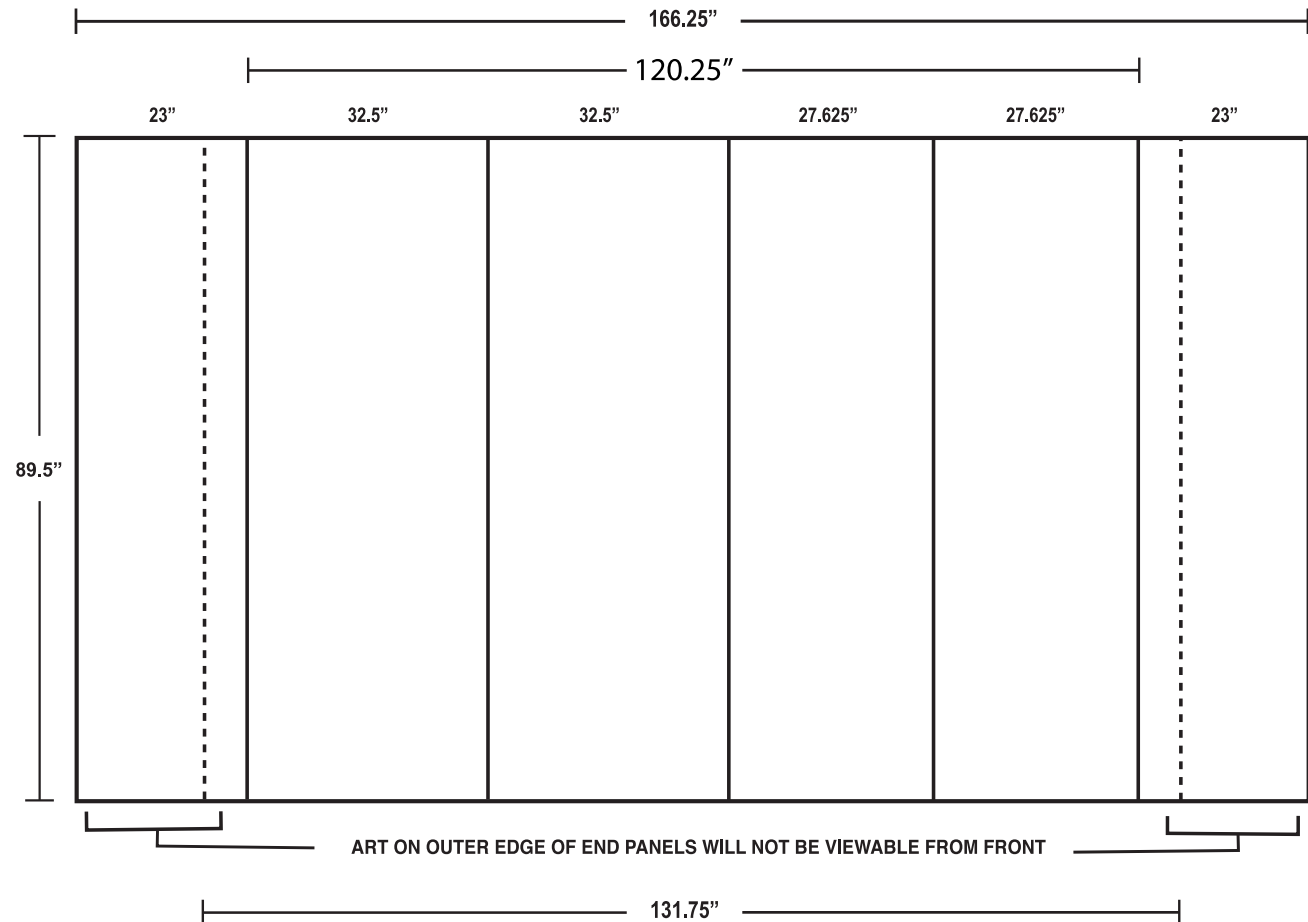

10' Wave Ellipse/Show 'N' Rise™ Floor Display

Total Graphic Size

156.5"W x 89.5"H

Total Visual Area

122"W x 89.5"H

*Please keep all text and/or logos 1" from all sides.

*Display shown with graphic or fabric end panels.

*Digital products are printed CMYK (4 color) process from your file. If saved as RGB, art will be converted to CMYK.

When preparing your artwork please design as one single layout.

Mural w/Fabric Ends: Only design the 4 center panels.

Total Visual Area

30"W x 31.75"H

Total Graphic Area

67.5"W x 31.75"H

*Please keep all text and/or logos 1" from all sides.

*Display shown with graphic or fabric wrap.

*Digital products are printed CMYK (4 color) process from your file.