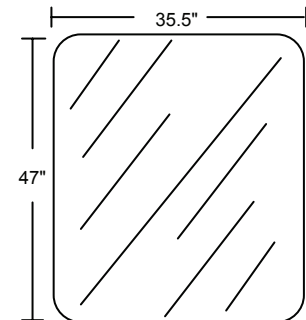

RADIUS PLEXI PANELS

Pole Panel standard Plexi panels are framed with "U" channel aluminum extrusion and are available in clear or milk plex.

PPP175355	RADIUS PLEXI PANEL "U" CHANNEL	17.5" X 35.5"	$135
PPP175410	RADIUS PLEXI PANEL "U" CHANNEL	17.5" X 41"	$140
PPP175470	RADIUS PLEXI PANEL "U" CHANNEL	17.5" X 47"	$140
PPP240410	RADIUS PLEXI PANEL "U" CHANNEL	24" X 41"	$190
PPP355355	RADIUS PLEXI PANEL "U" CHANNEL	35.5" X 35.5"	$170
PPP355470	RADIUS PLEXI PANEL "U" CHANNEL	35.5" X 47"	$190
PPP355945	RADIUS PLEXI PANEL "U" CHANNEL	35.5" X 94.5"	$380
PPP41047	RADIUS PLEXI PANEL "U" CHANNEL	47" X 41"	$260
PPP470470	RADIUS PLEXI PANEL "U" CHANNEL	47" X 47"	$260
PPP470945	RADIUS PLEXI PANEL "U" CHANNEL	47" X 94.5"	$520