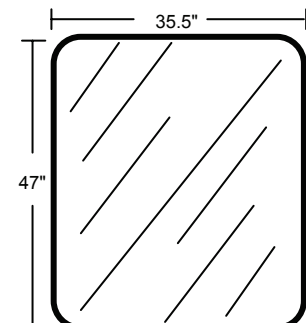

RADIUS SINGLE PLEXI PANEL MULTICHANNEL

Radius single plexi panels use Multichannel aluminum extrusion and Velcro® receptive fabric on both sides. Fabric choices include ribbed, smooth and Tempo (poly foam core, smooth).

PPLM355470	SINGLE PLEXI PANEL MUTLICHANNEL	35.5" X 47"	$270
PPLM470470	SINGLE PLEXI PANEL MUTLICHANNEL	47" X 47"	$405