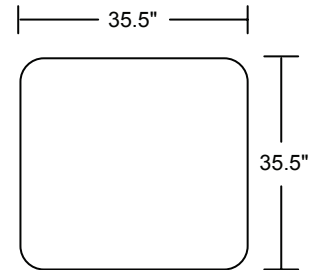

PART NUMBER	DESCRIPTION	DIMENSIONS	PRICE
<u>RADIUS FABRIC PANELS</u>			
<i>Pole Panel standard panels are framed using "U" channel aluminum extrusion and include Velcro® receptive fabric on both sides. Fabric choices include ribbed, smooth and Tempo (poly foam core, smooth).</i>			
PPF115175	RADIUS FABRIC PANEL	11.5" X 17.5"	\$165
PPF160355	RADIUS FABRIC PANEL	16" X 35.5"	\$165
PPF160410	RADIUS FABRIC PANEL	16" X 41"	\$165
PPF160470	RADIUS FABRIC PANEL	16" X 47"	\$165
PPF175240	RADIUS FABRIC PANEL	17.5" X 24"	\$165
PPF175355	RADIUS FABRIC PANEL	17.5" X 35.5"	\$165
PPF175410	RADIUS FABRIC PANEL	17.5" X 41"	\$170
PPF175470	RADIUS FABRIC PANEL	17.5" X 47"	\$170
PPF240355	RADIUS FABRIC PANEL	24" X 35.5"	\$170
PPF240410	RADIUS FABRIC PANEL	24" X 41"	\$170
PPF240470	RADIUS FABRIC PANEL	24" X 47"	\$170
PPF355355	RADIUS FABRIC PANEL	35.5" X 35.5"	\$170
PPF410355	RADIUS FABRIC PANEL	35.5" X 41"	\$180
PPF355470	RADIUS FABRIC PANEL	35.5" X 47"	\$180
PPF355715	RADIUS FABRIC PANEL	35.5" X 71.5"	\$340
PPF355945	RADIUS FABRIC PANEL	35.5" X 94.5"	\$365
PPF410470	RADIUS FABRIC PANEL	47" X 41"	\$220
PPF470470	RADIUS FABRIC PANEL	47" X 47"	\$220
PPF470715	RADIUS FABRIC PANEL	47" X 71.5"	\$340
PPF470945	RADIUS FABRIC PANEL	47" X 94.5"	\$440

RADIUS SLATWALL PANELS

Pole Panel standard Slatwall panels are framed using "U" channel aluminum extrusion and include slatwall one side and fabric one side. Available in black or gray.

PPS24047	SLATWALL PANEL FABRIC ONE SIDE	24" X 47"	\$335
PPS355355	SLATWALL PANEL FABRIC ONE SIDE	35.5" X 35.5"	\$335
PPS355470	SLATWALL PANEL FABRIC ONE SIDE	35.5" X 47"	\$375
PPS355410	SLATWALL PANEL FABRIC ONE SIDE	35.5" X 41"	\$375
PPS410470	SLATWALL PANEL FABRIC ONE SIDE	41" X 47"	\$520
PPS470470	SLATWALL PANEL FABRIC ONE SIDE	47" X 47"	\$520