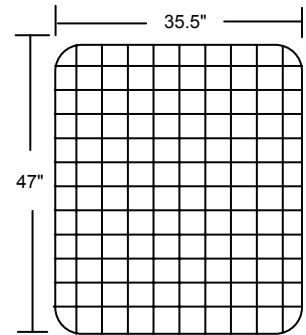

PART NUMBER	DESCRIPTION	DIMENSIONS	PRICE

RADIUS GRIDWALL PANELS

Pole Panel standard Gridwall panels are framed using multichannel aluminum extrusion. Fabric choices include ribbed, smooth and Tempo (poly foam core, smooth).

PPGF160470	GRIDWALL PANEL / FABRIC ONE SIDE	16" X 47"	$230
PPGF355355	GRIDWALL PANEL / FABRIC ONE SIDE	35.5" X 35.5"	$240
PPGF355410	GRIDWALL PANEL / FABRIC ONE SIDE	35.5" X 41"	$250
PPGF355470	GRIDWALL PANEL / FABRIC ONE SIDE	35.5" X 47"	$250
PPGF410470	GRIDWALL PANEL / FABRIC ONE SIDE	41" X 47"	$335
PPGF470470	GRIDWALL PANEL / FABRIC ONE SIDE	47" X 47"	$335