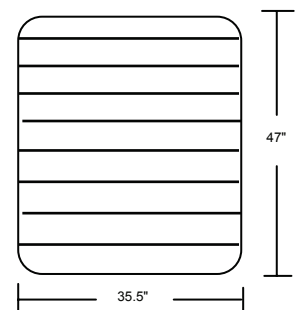

PART NUMBER	DESCRIPTION	DIMENSIONS	PRICE
<u>RADIUS FABRIC PANELS</u>			
<i>Pole Panel standard panels are framed using "U" channel aluminum extrusion and include Velcro® receptive fabric on both sides. Fabric choices include ribbed, smooth and Tempo (poly foam core, smooth).</i>			
PPF115175	RADIUS FABRIC PANEL	11.5" X 17.5"	\$165
PPF160355	RADIUS FABRIC PANEL	16" X 35.5"	\$165
PPF160410	RADIUS FABRIC PANEL	16" X 41"	\$165
PPF160470	RADIUS FABRIC PANEL	16" X 47"	\$165
PPF175240	RADIUS FABRIC PANEL	17.5" X 24"	\$165
PPF175355	RADIUS FABRIC PANEL	17.5" X 35.5"	\$165
PPF175410	RADIUS FABRIC PANEL	17.5" X 41"	\$170
PPF175470	RADIUS FABRIC PANEL	17.5" X 47"	\$170
PPF240355	RADIUS FABRIC PANEL	24" X 35.5"	\$170
PPF240410	RADIUS FABRIC PANEL	24" X 41"	\$170
PPF240470	RADIUS FABRIC PANEL	24" X 47"	\$170
PPF355355	RADIUS FABRIC PANEL	35.5" X 35.5"	\$170
PPF410355	RADIUS FABRIC PANEL	35.5" X 41"	\$180
PPF355470	RADIUS FABRIC PANEL	35.5" X 47"	\$180
PPF355715	RADIUS FABRIC PANEL	35.5" X 71.5"	\$340
PPF355945	RADIUS FABRIC PANEL	35.5" X 94.5"	\$365
PPF410470	RADIUS FABRIC PANEL	47" X 41"	\$220
PPF470470	RADIUS FABRIC PANEL	47" X 47"	\$220
PPF470715	RADIUS FABRIC PANEL	47" X 71.5"	\$340
PPF470945	RADIUS FABRIC PANEL	47" X 94.5"	\$440

RADIUS SLATWALL PANELS

Pole Panel standard Slatwall panels are framed using "U" channel aluminum extrusion and include slatwall one side and fabric one side. Available in black or gray.

PPS24047	SLATWALL PANEL FABRIC ONE SIDE	24" X 47"	\$335
PPS355355	SLATWALL PANEL FABRIC ONE SIDE	35.5" X 35.5"	\$335
PPS355470	SLATWALL PANEL FABRIC ONE SIDE	35.5" X 47"	\$375
PPS355410	SLATWALL PANEL FABRIC ONE SIDE	35.5" X 41"	\$375
PPS410470	SLATWALL PANEL FABRIC ONE SIDE	41" X 47"	\$520
PPS470470	SLATWALL PANEL FABRIC ONE SIDE	47" X 47"	\$520