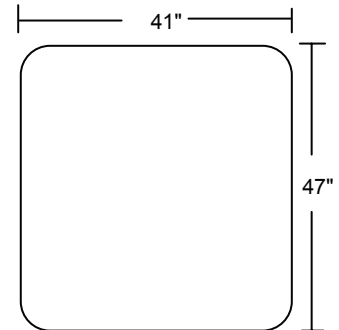

PART NUMBER	DESCRIPTION	DIMENSIONS	PRICE
<u>RADIUS FABRIC PANELS</u>			
<i>Pole Panel standard panels are framed using "U" channel aluminum extrusion and include Velcro® receptive fabric on both sides. Fabric choices include ribbed, smooth and Tempo (poly foam core, smooth).</i>			
PPF115175	RADIUS FABRIC PANEL	11.5" X 17.5"	\$165
PPF160355	RADIUS FABRIC PANEL	16" X 35.5"	\$165
PPF160410	RADIUS FABRIC PANEL	16" X 41"	\$165
PPF160470	RADIUS FABRIC PANEL	16" X 47"	\$165
PPF175240	RADIUS FABRIC PANEL	17.5" X 24"	\$165
PPF175355	RADIUS FABRIC PANEL	17.5" X 35.5"	\$165
PPF175410	RADIUS FABRIC PANEL	17.5" X 41"	\$170
PPF175470	RADIUS FABRIC PANEL	17.5" X 47"	\$170
PPF240355	RADIUS FABRIC PANEL	24" X 35.5"	\$170
PPF240410	RADIUS FABRIC PANEL	24" X 41"	\$170
PPF240470	RADIUS FABRIC PANEL	24" X 47"	\$170
PPF355355	RADIUS FABRIC PANEL	35.5" X 35.5"	\$170
PPF410355	RADIUS FABRIC PANEL	35.5" X 41"	\$180
PPF355470	RADIUS FABRIC PANEL	35.5" X 47"	\$180
PPF355715	RADIUS FABRIC PANEL	35.5" X 71.5"	\$340
PPF355945	RADIUS FABRIC PANEL	35.5" X 94.5"	\$365
PPF410470	RADIUS FABRIC PANEL	47" X 41"	\$220
PPF470470	RADIUS FABRIC PANEL	47" X 47"	\$220
PPF470715	RADIUS FABRIC PANEL	47" X 71.5"	\$340
PPF470945	RADIUS FABRIC PANEL	47" X 94.5"	\$440

RADIUS SLATWALL PANELS

Pole Panel standard Slatwall panels are framed using "U" channel aluminum extrusion and include slatwall one side and fabric one side. Available in black or gray.

PPS24047	SLATWALL PANEL FABRIC ONE SIDE	24" X 47"	\$335
PPS355355	SLATWALL PANEL FABRIC ONE SIDE	35.5" X 35.5"	\$335
PPS355470	SLATWALL PANEL FABRIC ONE SIDE	35.5" X 47"	\$375
PPS355410	SLATWALL PANEL FABRIC ONE SIDE	35.5" X 41"	\$375
PPS410470	SLATWALL PANEL FABRIC ONE SIDE	41" X 47"	\$520
PPS470470	SLATWALL PANEL FABRIC ONE SIDE	47" X 47"	\$520