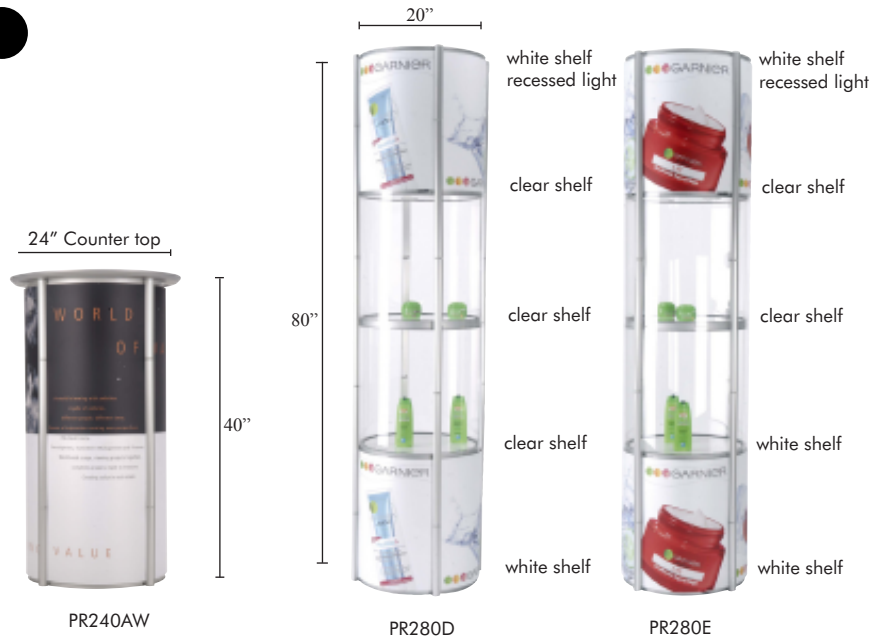

A new twist on portable kiosks!

Model	Description	Specs
PR240AW	1 Pirouet Counter with integrated white top 8 White panels 2 white shelves 1 Wheeled carry bag	20" w x 40" h, white laminated MDF 1.5mm polystyrene, white 16" x 20" 19.5" d. melamine 24" w. x 24" h. x 7.5" d.
PR280D	1 Pirouet Frame 1 White shelf with recessed light 3 Clear shelves 1 White shelf 8 White panels 8 Clear panels 1 Wheeled carry bag	20" w x 80" h., aluminum frame 12V, 20 watts halogen light 19.5" d. clear acrylic 19.5" d. melamine 1.5mm polystyrene, white, 16" x 20" 1.5mm polystyrene, clear, 16" x 20" 24" w. x 24" h. x 10" d.
PR280E	1 Pirouet frame 1 White shelf with recessed light 2 Clear shelves 2 White shelves 8 White panels 8 Clear panels 1 Wheeled carry bag	20" w x 80" h., aluminum frame 12V, 20 watts halogen light 19.5" d. clear acrylic 19.5" d. melamine 1.5mm polystyrene, white, 16" x 20" 1.5mm polystyrene, clear, 16" x 20" 24" w. x 24" h. x 10" d.

Wheeled carry bag included

Add a wheeled flat packing shipping case to your kit - SKU LZ0001 (add 15lbs to Net Wt. of kit)