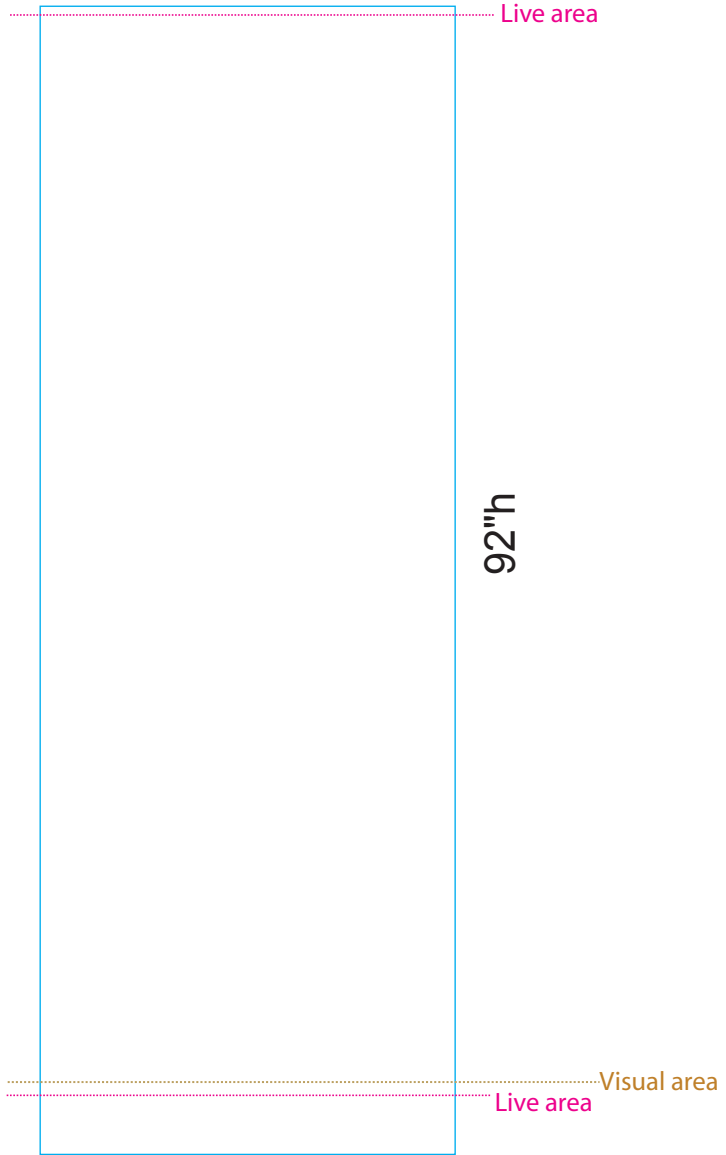

Pronto

Final size: 33.25"w x 92"h

Live area: 87.25" from the top

Visual area: 86.25" from the top

*Please note that .625" will be covered at the top by a hanger bar.

33.25"w