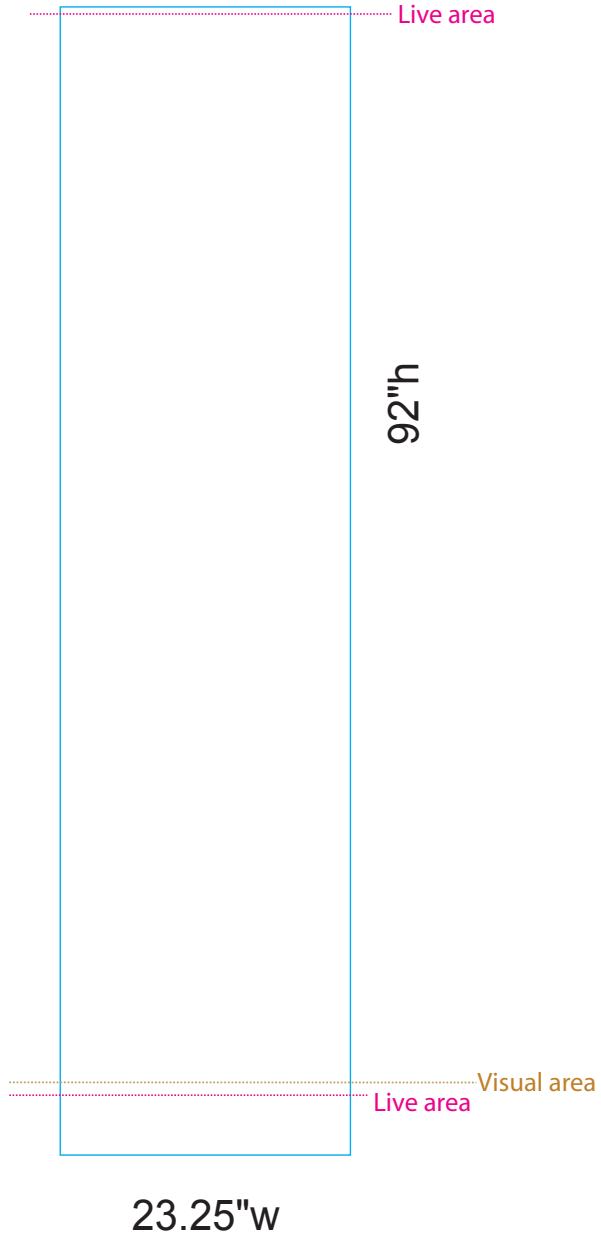

Pronto

Final size: 23.25"w x 92"h

Live area: 87.25" from the top

Visual Area: 86.25" from the top

*Please note that .625" will be covered at the top by a hanger bar.