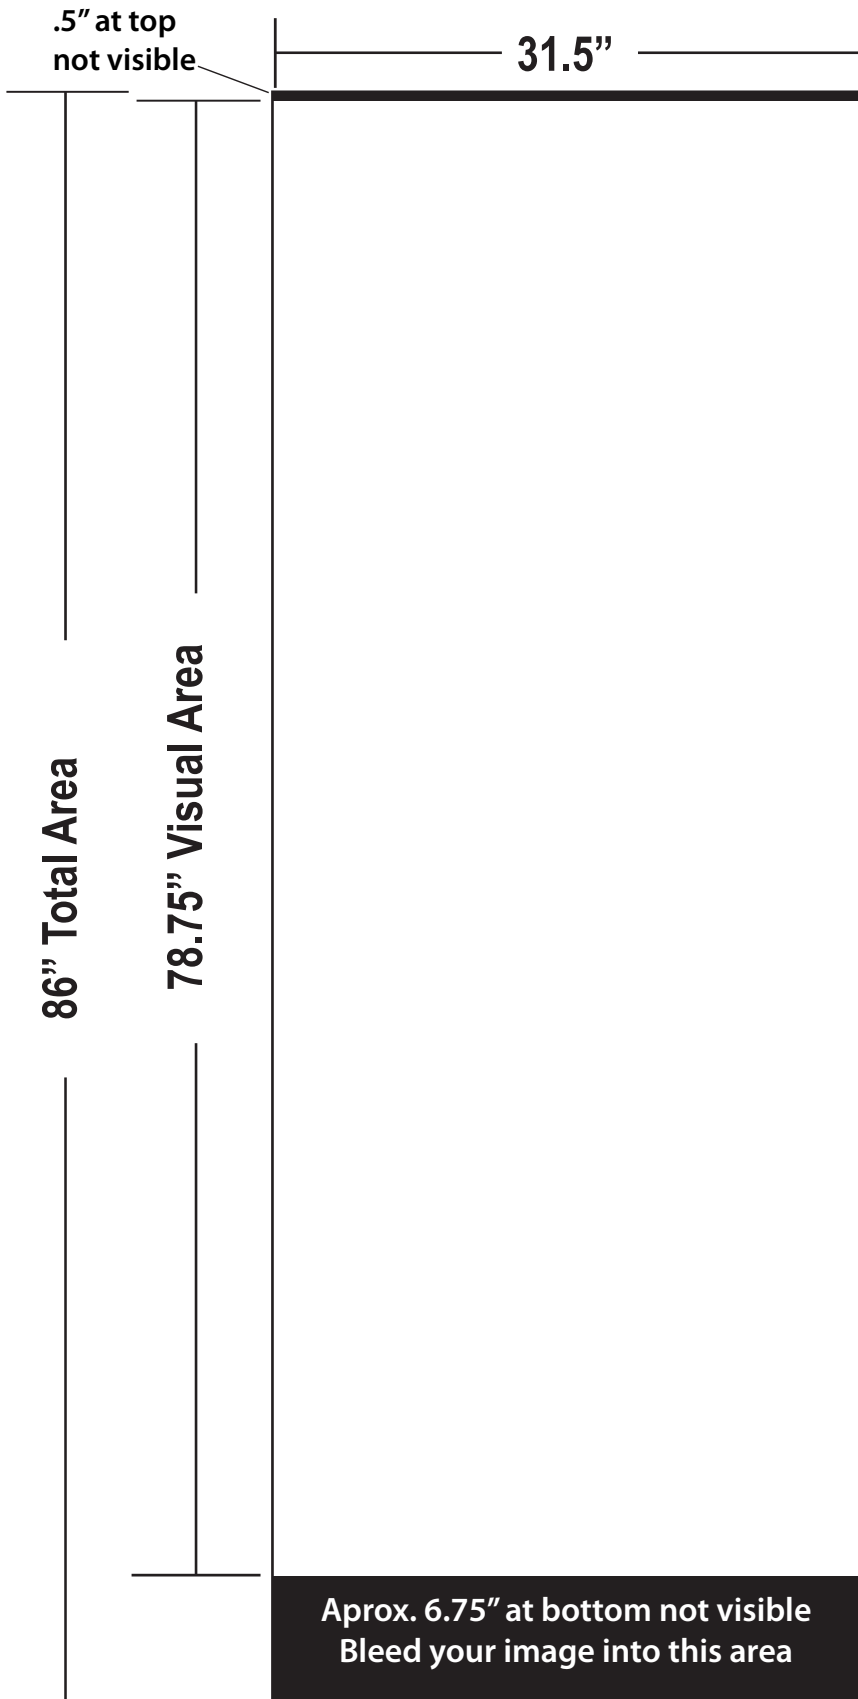

For graphic preparation guidelines and FTP upload information visit:
<http://www.american-image.com/trade-show-displays/submit.shtml>

Economic Edge Retractable Banner Graphic Template

TOTAL GRAPHIC SIZE: 31.5" wide by 86" tall

FINISHED LIVE AREA: 31.5" wide by 78.75" tall

*NOTE: the Economic Edge banner uses a 3 part bungee cord pole. You can use the banner on a table by only using sections of the pole for shorter heights as illustrated.