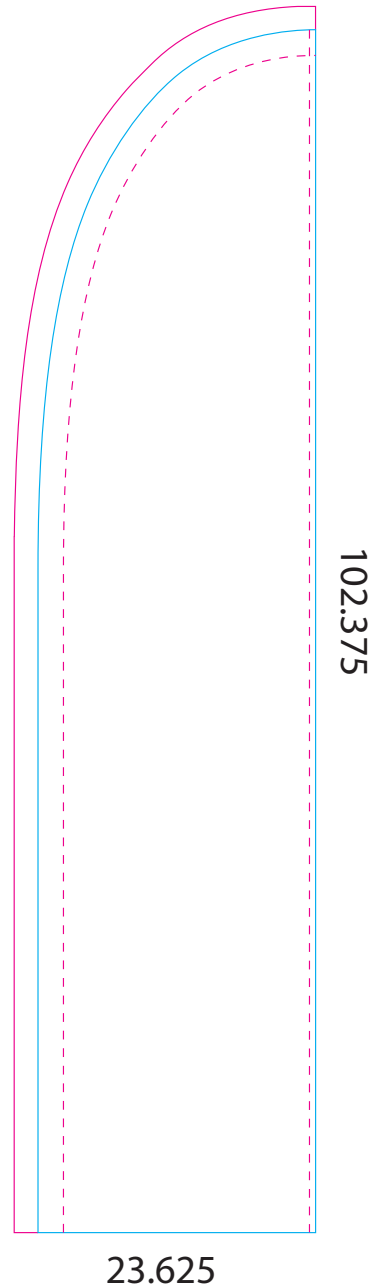

Medium Straight

Print Size: 26.625" (w) x 105.375" (h)
Live Area: 21.125" (w) x 99.875" (h)
Final Size: 23.625" (w) x 102.375" (h)
Stitch line: .5" from the right of graphic,
2" in to for pole pocket