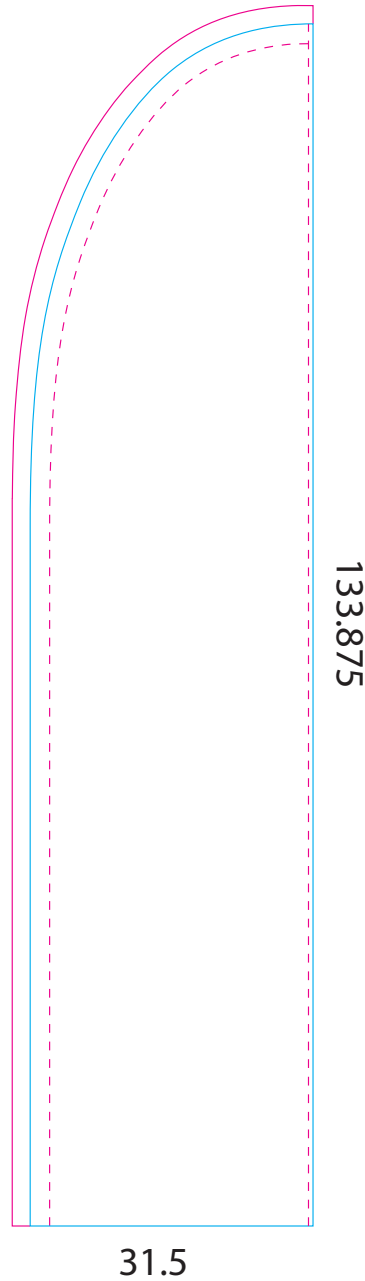

Large Straight

Print Size: 34.5" (w) x 136.875" (h)
Live Area: 29" (w) x 131.375" (h)
Final Size: 31.5" (w) x 133.875" (h)
Stitch line: .5" from the right of graphic,
2" in to for pole pocket