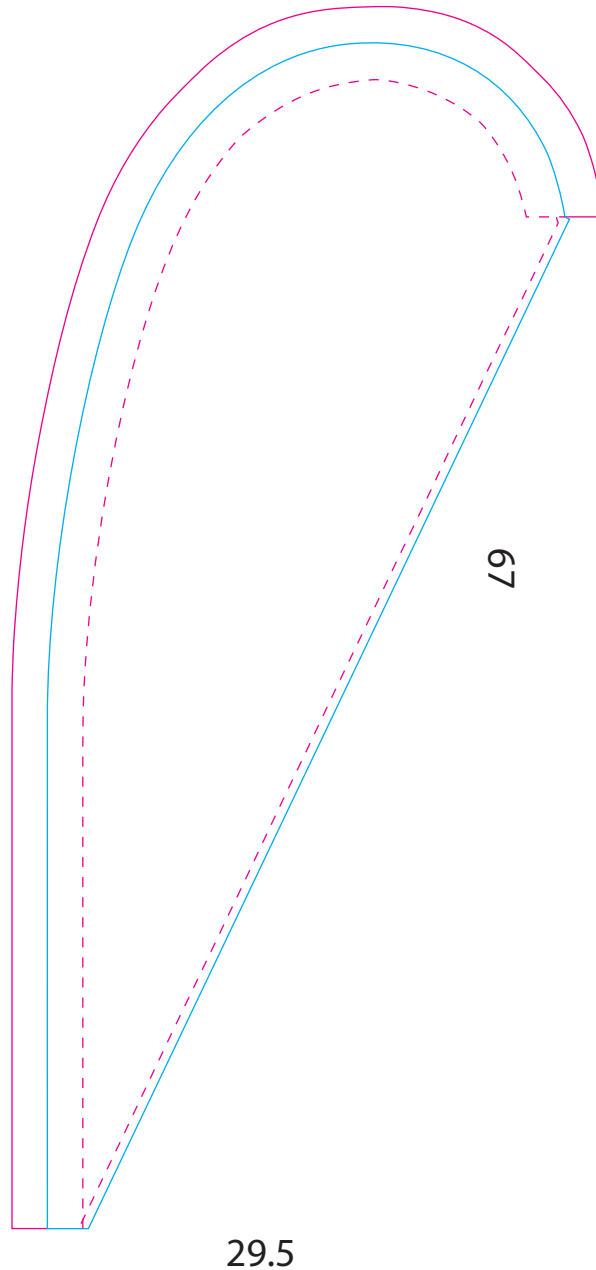

## Small Drop

Print Size: 32.5" (w) x 70" (h)  
Live Area: 27" (w) x 64.5" (h)  
Final Size: 29.5" (w) x 67" (h)  
Stitch line: .5" from the right of graphic,  
2" in to for pole pocket