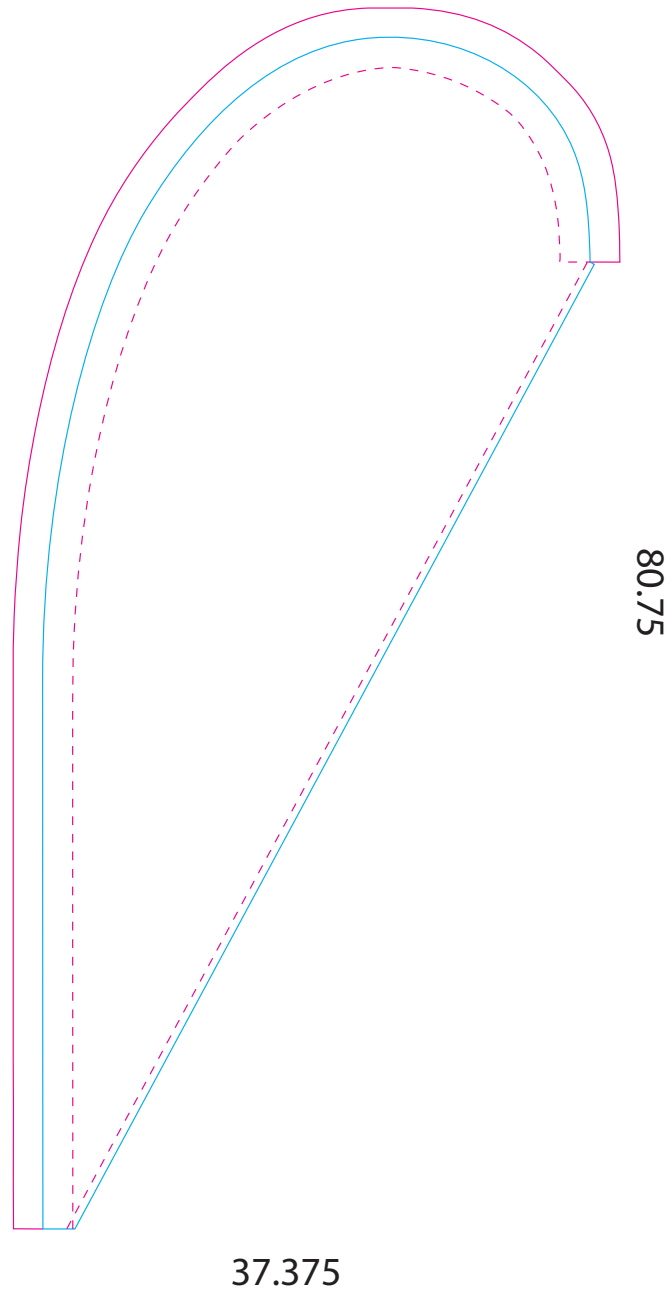

Medium Drop

Print Size: 40.375" (w) x 83.75" (h)
Live Area: 34.875" (w) x 78.25" (h)
Final Size: 37.375" (w) x 80.75" (h)
Stitch line: .5" from the right of graphic,
2" in to for pole pocket