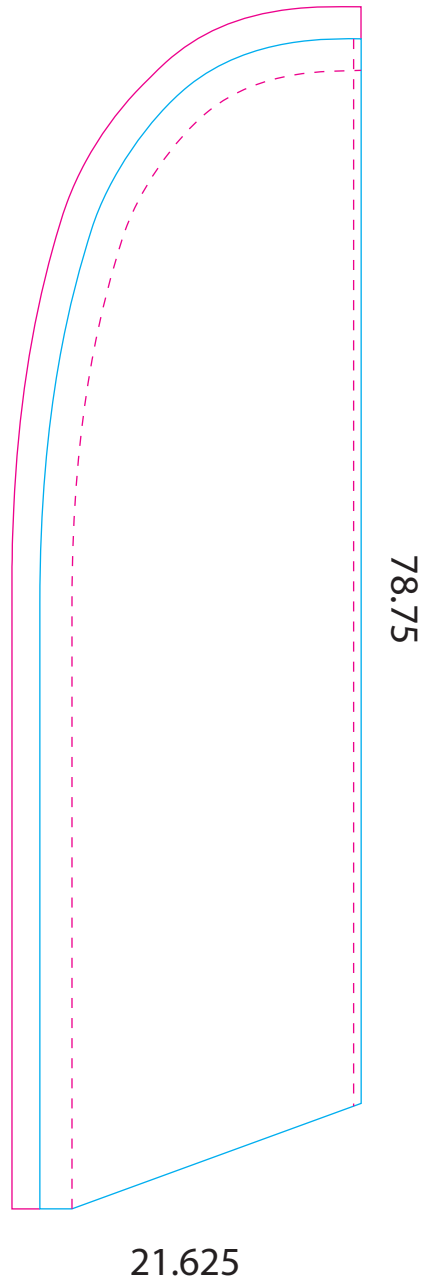

Small Angled

Print Size: 24.625" (w) x 81.75" (h)
Live Area: 19.125" (w) x 76.25" (h)
Final Size: 21.625" (w) x 78.75" (h)
Stitch line: .5" from the right of graphic,
2" in to for pole pocket