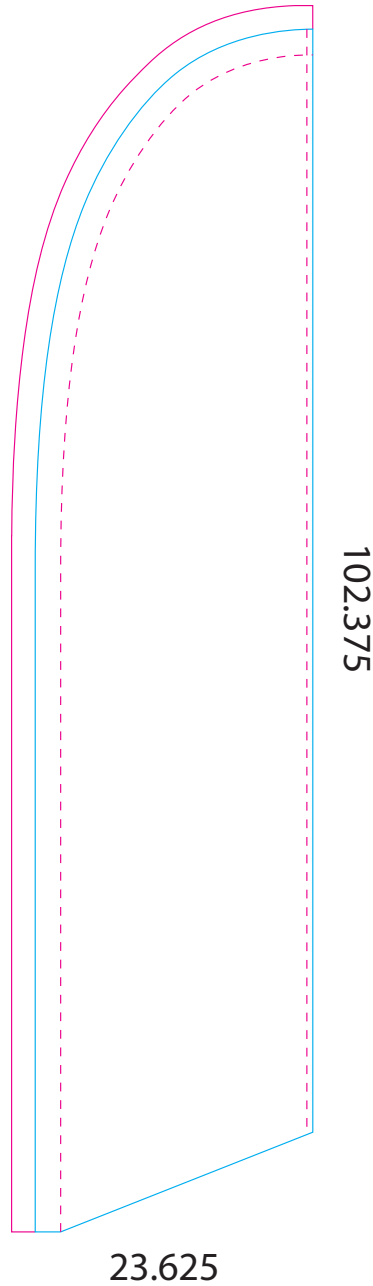

Medium Angled

Print Size: 26.625" (w) x 105.375" (h)
Live Area: 21.125" (w) x 99.875" (h)
Final Size: 23.625" (w) x 102.375" (h)
Stitch line: .5" from the right of graphic,
2" in to for pole pocket