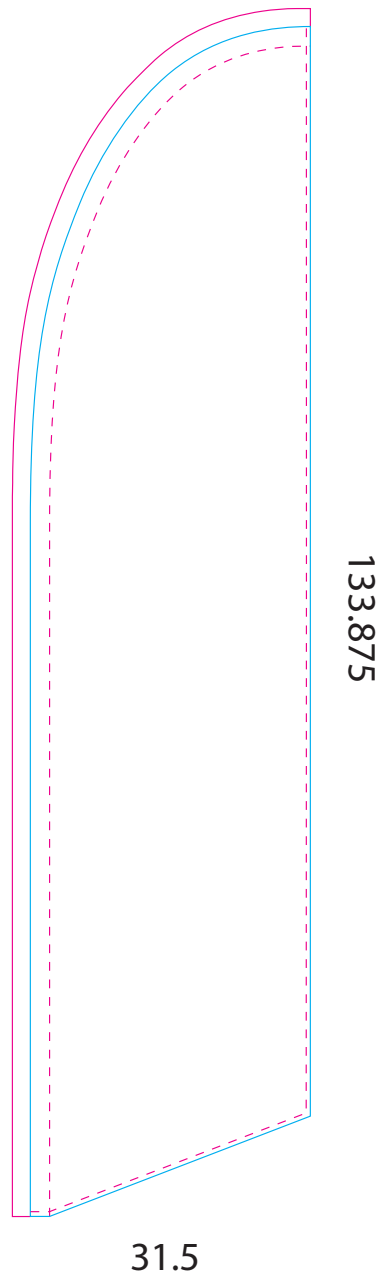

Large Angled

Print Size: 34.5" (w) x 136.875" (h)
Live Area: 29" (w) x 131.375" (h)
Final Size: 31.5" (w) x 133.875" (h)
Stitch line: .5" from the right of graphic,
2" in to for pole pocket