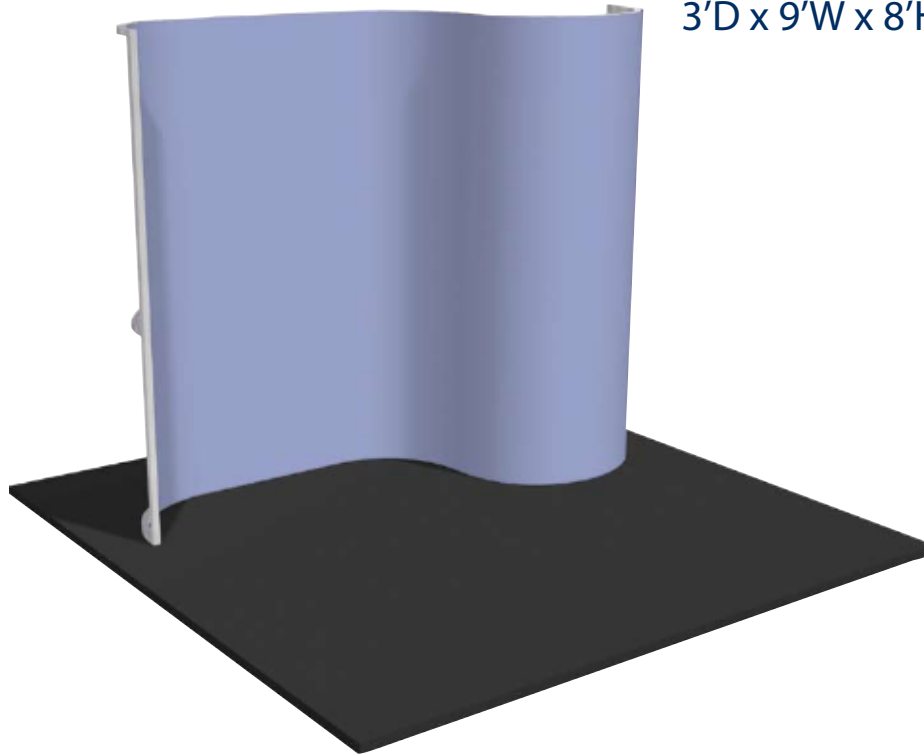

#440010
 3'D x 9'W x 8'H

Parts List

Connectors.....	18	Adjustable Feet.....	6
30" Straight Lengths	3	Graphic Square Feet	90
36" Straight Lengths	6		
36" ø 90° Curves	12		
48" Straight Lengths	6		

Exhibit display comes packed in wheeled hard carry cases.