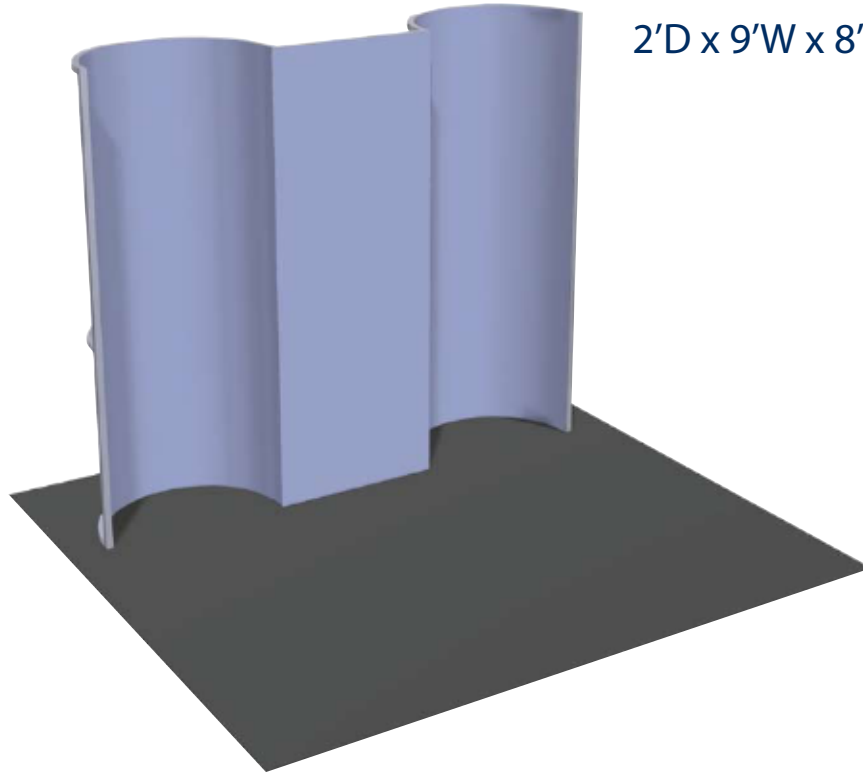

#440008  
 2'D x 9'W x 8'H

## Parts List

Connectors.....	18	Adjustable Feet.....	6
30" Straight Lengths .....	3	Graphic Square Feet .....	90
36" Straight Lengths .....	6		
36" $\phi$ 90° Curves .....	12		
48" Straight Lengths .....	6		

Exhibit display comes packed in wheeled hard carry cases.