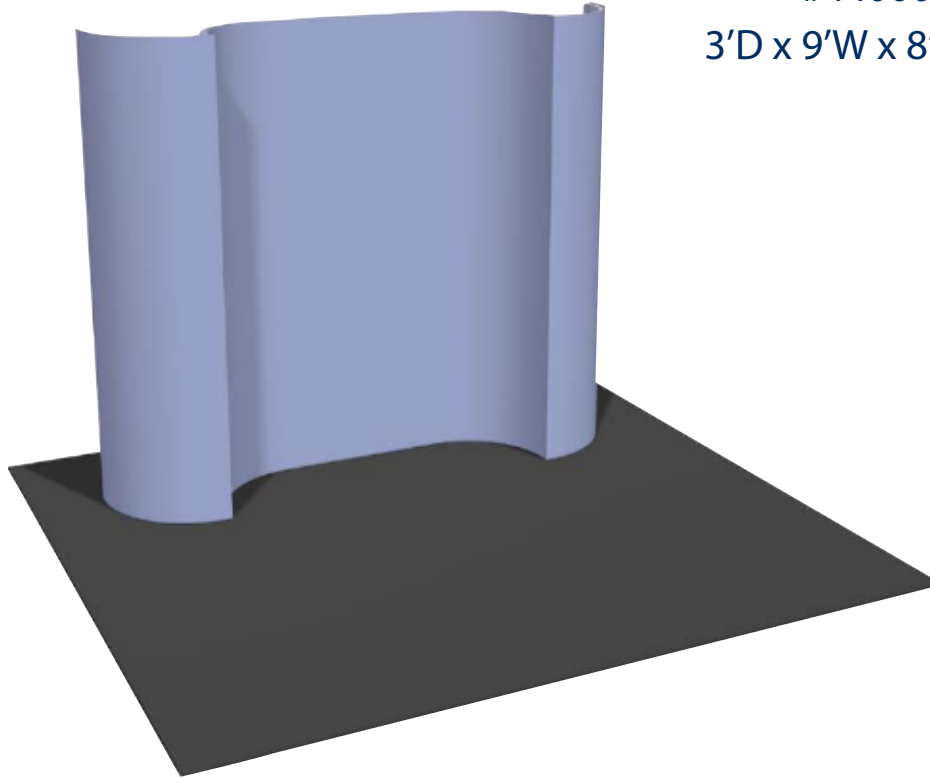

#440004
 3'D x 9'W x 8'H

Parts List

Connectors.....	18	Adjustable Feet.....	6.
30" Straight Lengths	3	Graphic Square Feet	90
36" Straight Lengths	6		
36" ø 90° Curves	12		
48" Straight Lengths	6		

Exhibit display comes packed in wheeled hard carry cases.