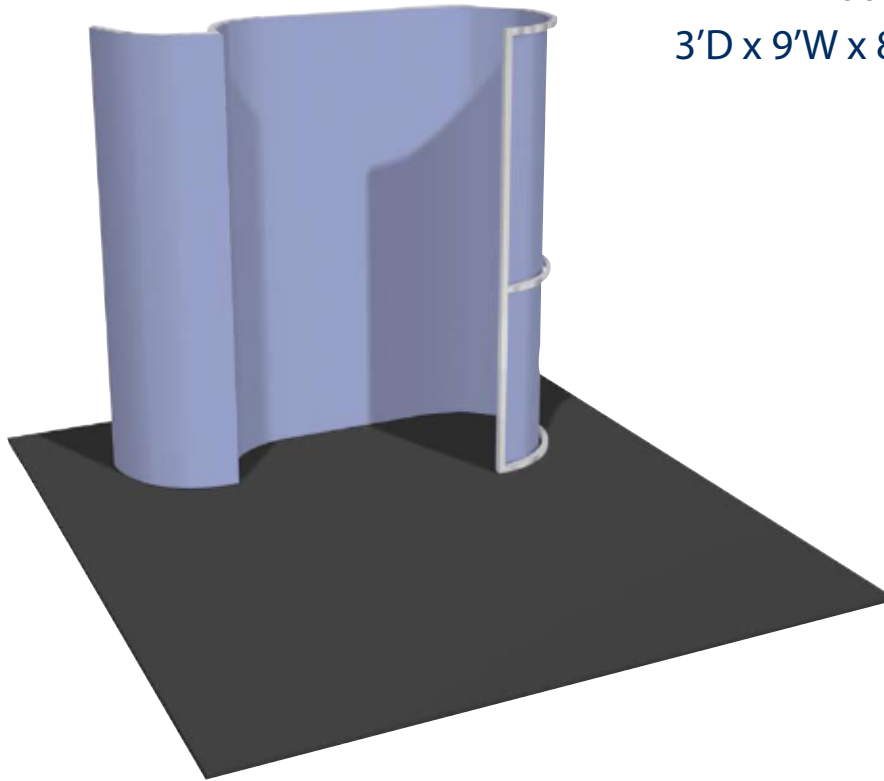

#440003
 3'D x 9'W x 8'H

Parts List

Connectors.....	18	Adjustable Feet.....	6.
30" Straight Lengths	3	Graphic Square Feet	90
36" Straight Lengths	6		
36" ϕ 90° Curves	12		
48" Straight Lengths	6		

Exhibit display comes packed in wheeled hard carry cases.