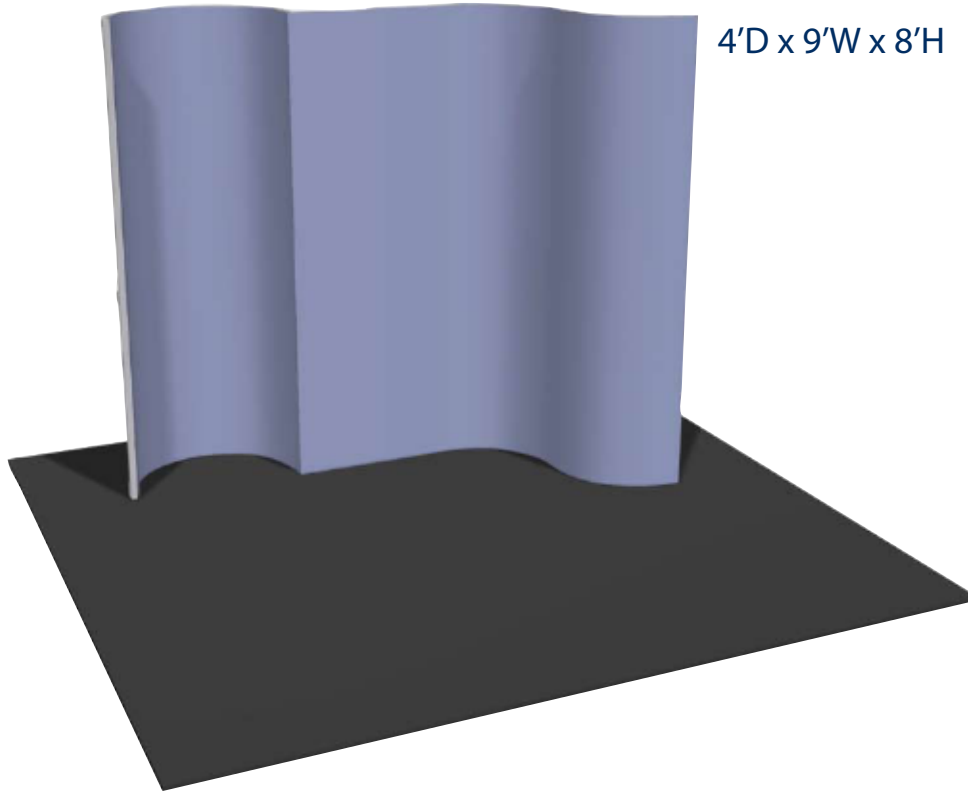

#440002
 4'D x 9'W x 8'H

Parts List

Connectors.....	18	Adjustable Feet.....	6.
30" Straight Lengths	3	Graphic Square Feet	90
36" Straight Lengths	6		
36" ϕ 90° Curves	12		
48" Straight Lengths	6		

Exhibit display comes packed in wheeled hard carry cases.