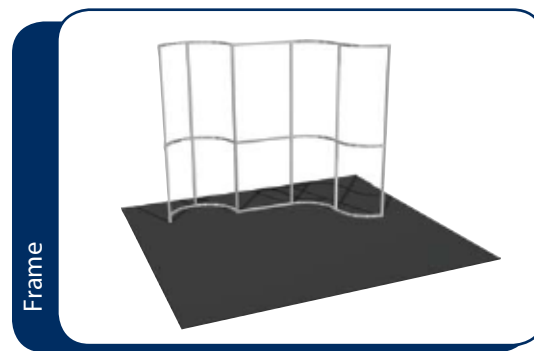

#440002
 4'D x 9'W x 8'H

Parts List

Connectors.....	18	Adjustable Feet.....	6.
30" Straight Lengths	3	Graphic Square Feet	90
36" Straight Lengths	6		
36" ϕ 90° Curves	12		
48" Straight Lengths	6		

Exhibit display comes packed in wheeled hard carry cases.