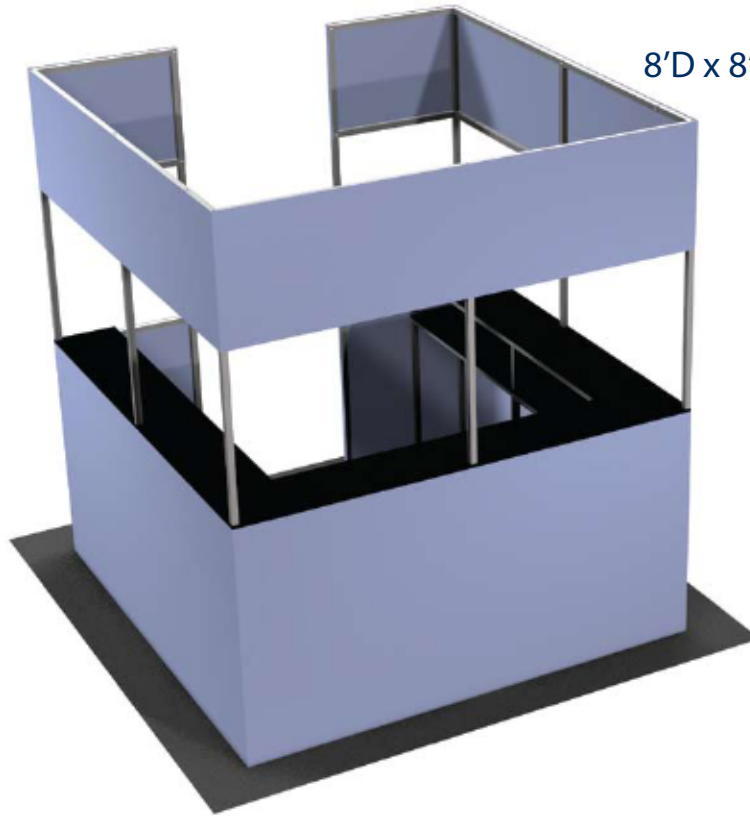

#2013  
 8'D x 8'W x 8'H

## Parts List

Connectors.....	80	Adjustable Feet.....	20
12" Straight Lengths .....	60	Countertop Square Feet .....	107
18" Straight Lengths .....	4	Graphic Square Feet .....	189
24" Straight Lengths .....	9		
30" Straight Lengths .....	4		
36" Straight Lengths .....	55		
48" Straight Lengths .....	25		

Exhibit display comes packed in wheeled hard carry cases.