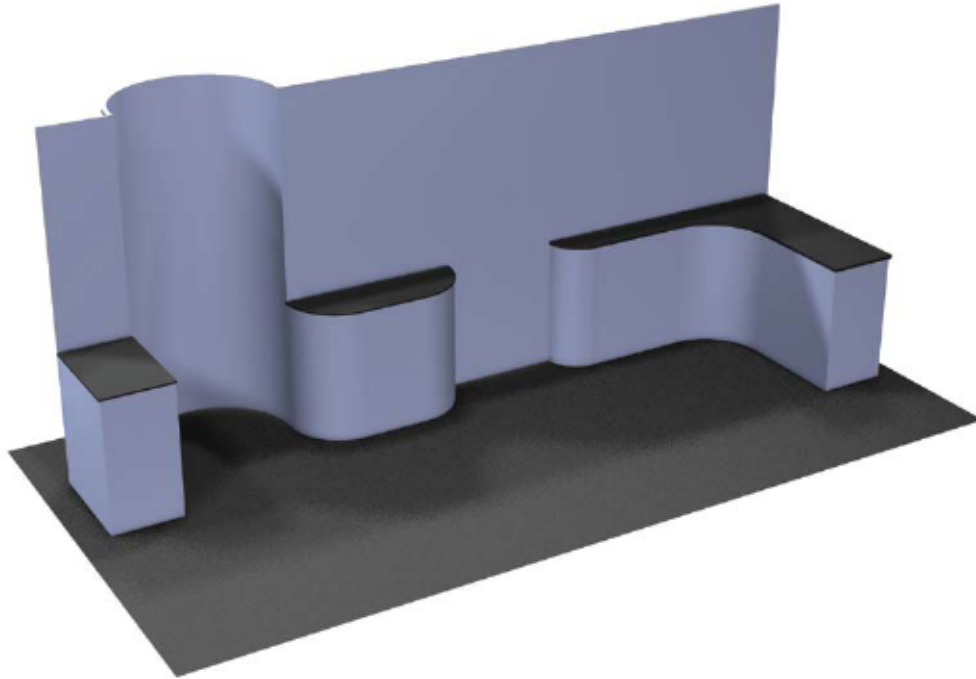

#2011
7'D x 19'W x 8'H

Parts List

Connectors.....	62	36"ø 90° Curves	2.
12" Straight Lengths	9	36" Straight Lengths	23
18"ø 90° Curves	2.	48" Straight Lengths	10
18" Straight Lengths	16	48"ø 90° Curves	8.
24" Straight Lengths	10	Adjustable Feet.....	17
30"ø 90° Curves	4.	Countertop Square Feet	45.5
30" Straight Lengths	19	Graphic Square Feet	256

Exhibit display comes packed in wheeled hard carry cases.