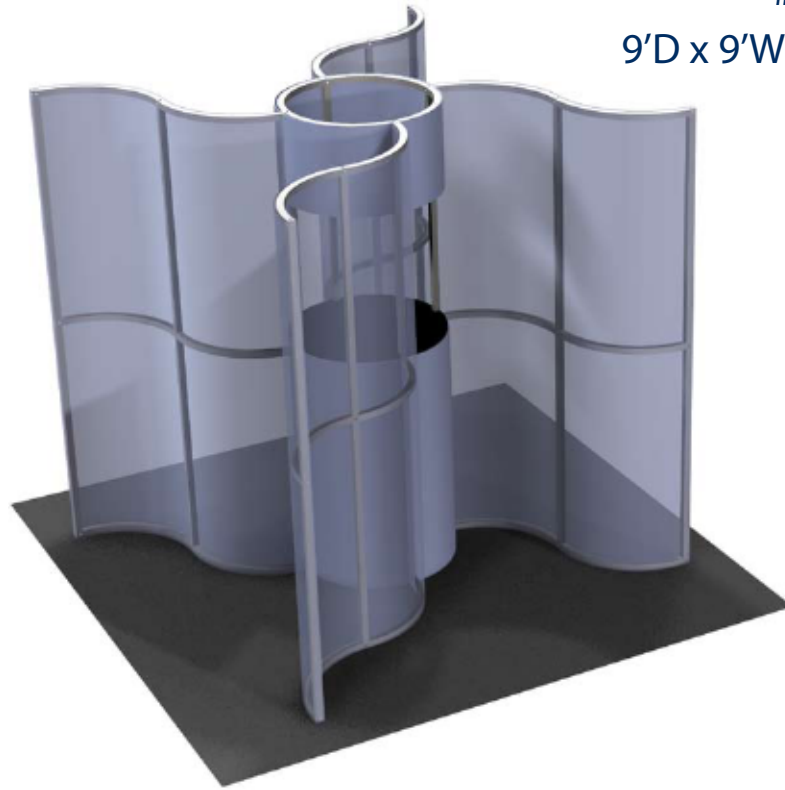

#2009

9'D x 9'W x 8'H

## Parts List

Connectors.....	36	Adjustable Feet.....	12
30"ø 90° Curve .....	12	Countertop Square Feet .....	11.5
36"ø 90° Curve .....	24	Graphic Square Feet .....	386
48" Straight Lengths .....	24		

Exhibit display comes packed in wheeled hard carry cases.