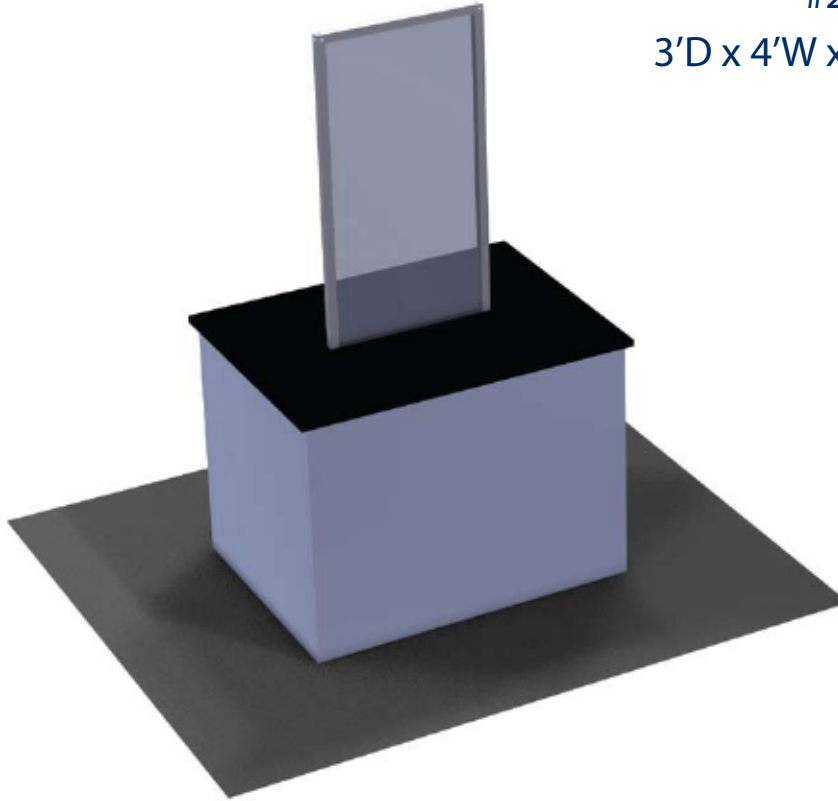

#2006
 3'D x 4'W x 7'H

Parts List

Connectors.....	16	Adjustable Feet.....	4
12" Straight Lengths	4	Countertop Square Feet	29
18" Straight Lengths	4	Graphic Square Feet	88
24" Straight Lengths	4		
36" Straight Lengths	8		
48" Straight Lengths	5		

Exhibit display comes packed in wheeled hard carry cases.