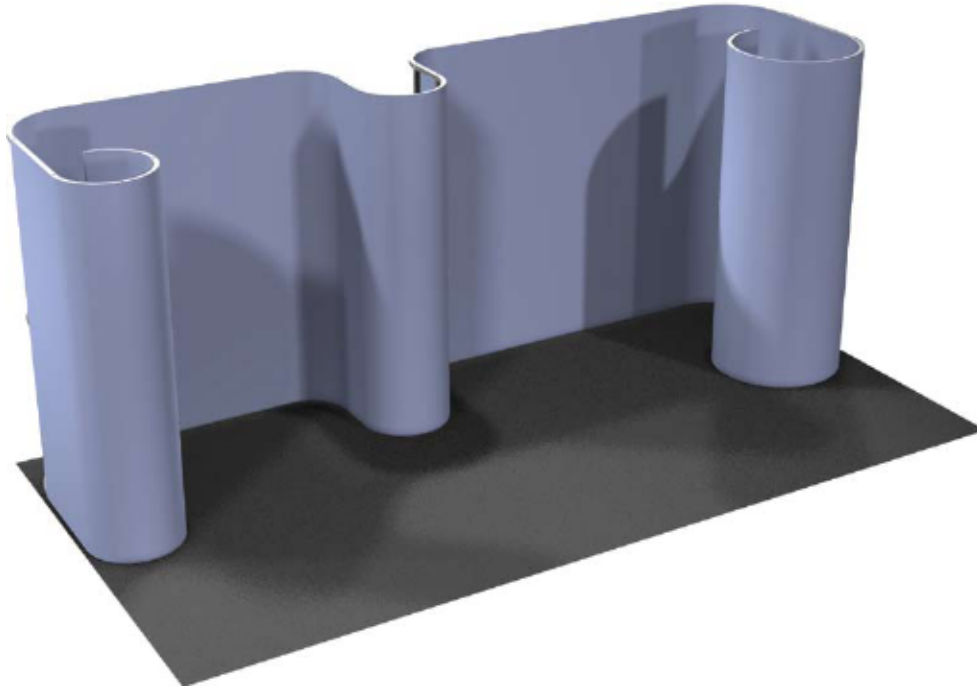

#2001

10'D x 20'W x 8'H

Parts List

Connectors.....	.66	Adjustable Feet.....	.22
12" Straight Lengths6	Graphic Square Feet461
24 "ø 90° Curve21		
30" Straight Lengths21		
36"ø 90° Curves15		
48" Straight Lengths44		

Exhibit display comes packed in wheeled hard carry cases.