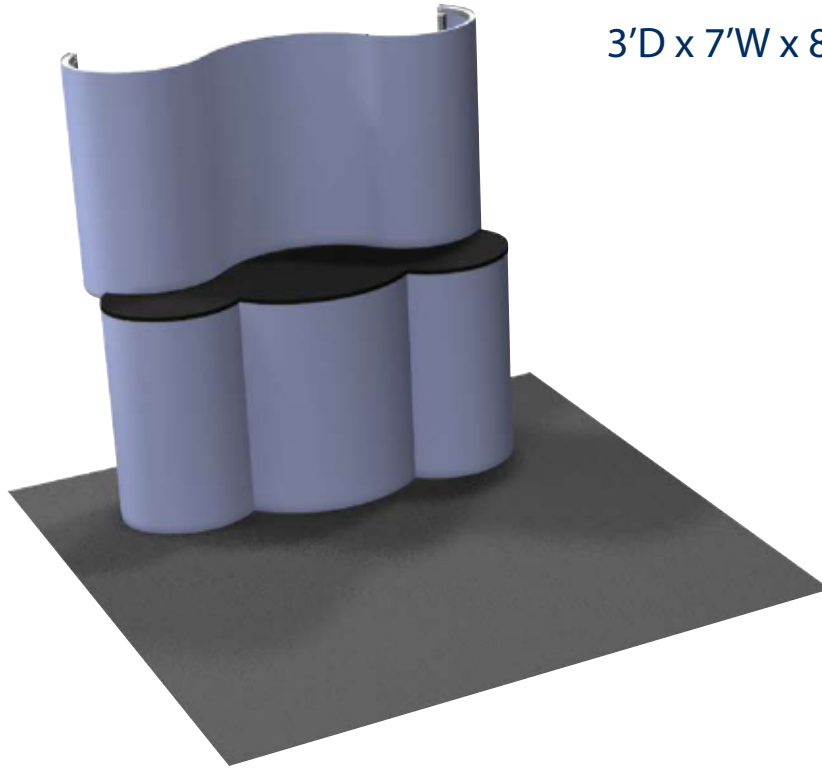

#1981

3'D x 7'W x 8'H

Parts List

Connectors.....	20	Adjustable Feet.....	8.
18"Ø 90° Curves	12	Countertop Square Feet	22
30"Ø 90° Curves	10	Graphic Square Feet.....	81
48"Ø 90° Curves	5.		
48" Straight Lengths	12		

Exhibit display comes packed in wheeled hard carry cases.