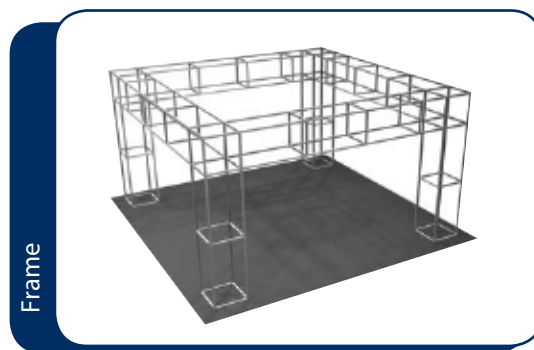

#1019

19'D x 19'W x 10'H

Parts List

Connectors.....	112
24" Straight Lengths	144
48" Straight Lengths	80
Adjustable Feet.....	16
Graphic Square Feet.....	660

Exhibit display comes packed in wheeled hard carry cases.