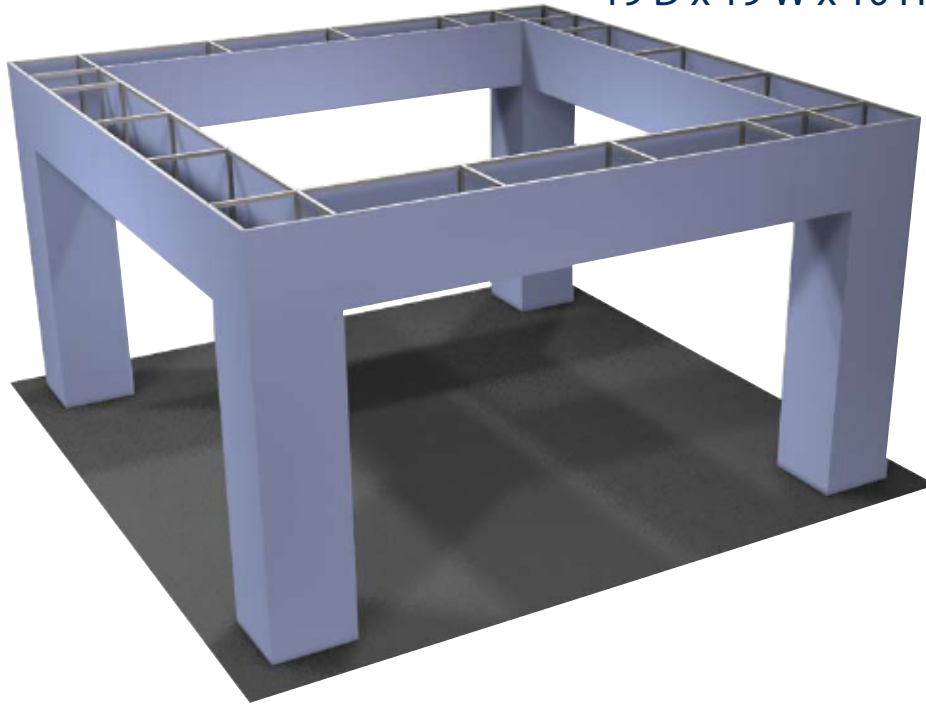

#1019

19'D x 19'W x 10'H

Parts List

Connectors.....	112
24" Straight Lengths	144
48" Straight Lengths	80
Adjustable Feet.....	16
Graphic Square Feet.....	660

Exhibit display comes packed in wheeled hard carry cases.