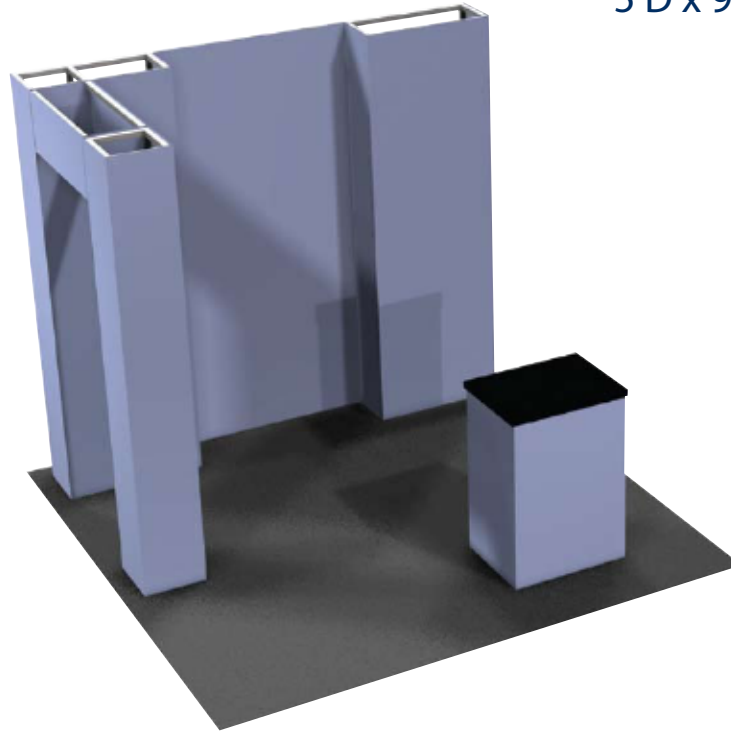

#1011

5'D x 9'W x 8'H

Shown with optional Square Podium: 24" x 36" x 36"

Parts List

Connectors.....	61	Adjustable Feet.....	15
12" Straight Lengths	59	Graphic Square Feet	153.5
18" Straight Lengths	12		
24" Straight Lengths	4		
30" Straight Lengths	12		
36" Straight Lengths	19		
48" Straight Lengths	15		

Exhibit display comes packed in wheeled hard carry cases.