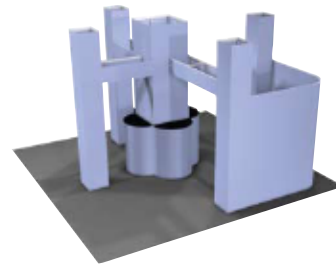

#1005

16'D x 17'W x 12'H

Parts List

Connectors.....	136	48" Straight Lengths	68
12" Straight Lengths	26	Adjustable Feet.....	32
18" Straight Lengths	122	Countertop Square Feet	33.5
24" ø 90° Curves	6	Graphic Square Feet	809
30" Straight Lengths	34		
36" Straight Lengths	10		
36" ø 90° Curves	19		

Exhibit display comes packed in wheeled hard carry cases.