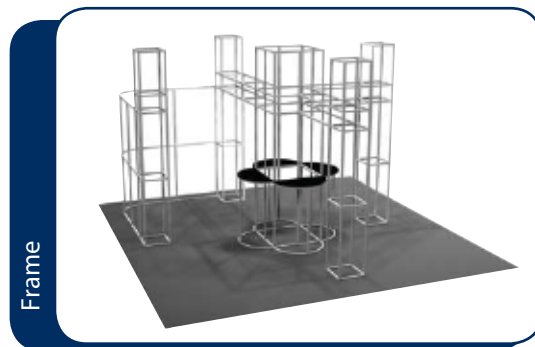

#1005

16'D x 17'W x 12'H

Parts List

Connectors.....	136	48" Straight Lengths	68
12" Straight Lengths	26	Adjustable Feet.....	32
18" Straight Lengths	122	Countertop Square Feet	33.5
24" ø 90° Curves	6	Graphic Square Feet	809
30" Straight Lengths	34		
36" Straight Lengths	10		
36" ø 90° Curves	19		

Exhibit display comes packed in wheeled hard carry cases.