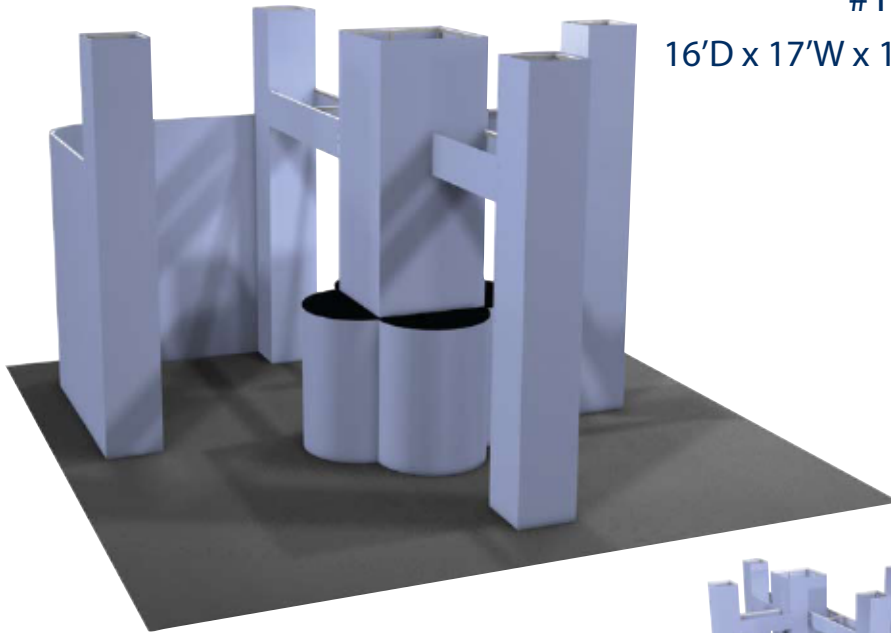

#1005

16'D x 17'W x 12'H

Parts List

Connectors.....	136	48" Straight Lengths	68
12" Straight Lengths	26	Adjustable Feet.....	32
18" Straight Lengths	122	Countertop Square Feet	33.5
24" ø 90° Curves	6	Graphic Square Feet	809
30" Straight Lengths	34		
36" Straight Lengths	10		
36" ø 90° Curves	19		

Exhibit display comes packed in wheeled hard carry cases.