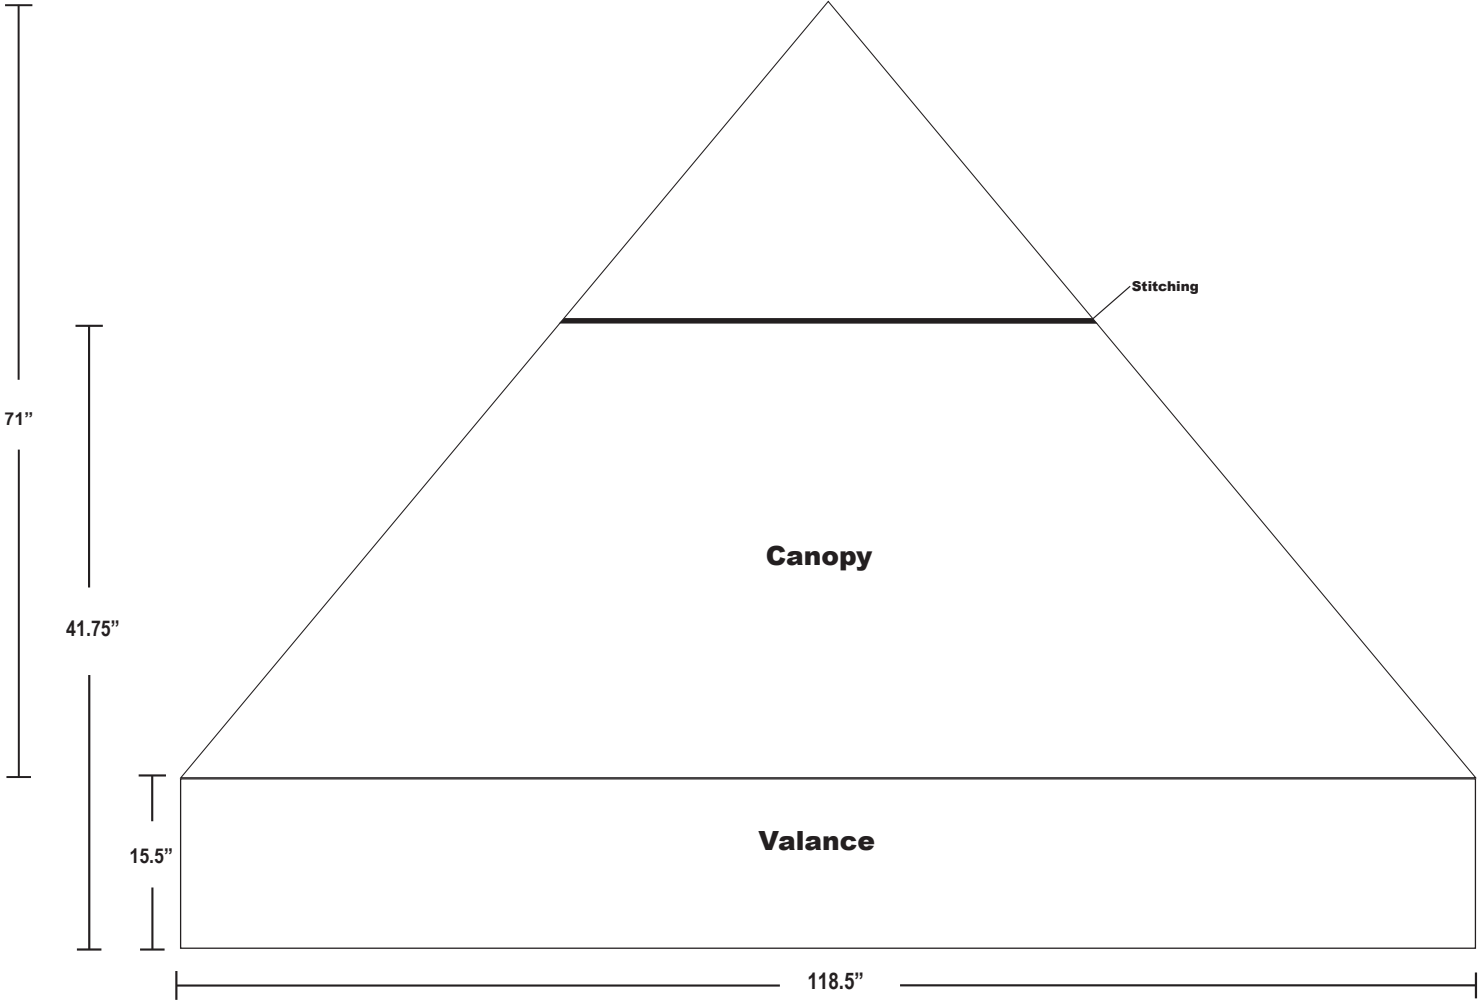

Total Visual Area:

118.5"W x 86.5"H

*PMS color matching is not guaranteed.

*Dye Sub products are printed CMYK (4 color) process from your file. If saved as RGB, art will be converted to CMYK.

American
image displays
www.american-image.com