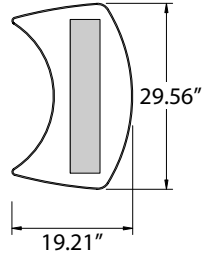

OCTATERMINAL / DIGITAL PRESENTATION

OT 10

OCTterminal **with** 19" screen,
without keyboard, **without** computer

OT 20

OCTterminal **with** 19" screen,
with keyboard but **without** computer

OT 30

OCTterminal **without** 19" screen,
without keyboard, **without** computer

VA 5076
Display shelf,
wood, silver

M 1580
Panel retainer
with slot

VA 5036
Brochure shelf
left

VA 5032
Brochure shelf
right

E 14
Screwdriver

Z 363
Beam, one side with tension lock,
other side with end cap