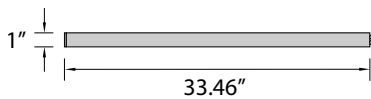

VA 5076
Display shelf,
wood, silver

M 1580
Panel retainer
with slot

VA 5036
Brochure shelf
left

VA 5032
Brochure shelf
right

E 14
Screwdriver

Z 363
Beam, one side with tension lock,
other side with end cap