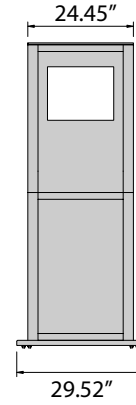

OCTATERMINAL / DIGITAL PRESENTATION

OT 10

OCTterminal **with** 19" screen,
without keyboard, **without** computer

OT 20

OCTterminal **with** 19" screen,
with keyboard but **without** computer

OT 30

OCTterminal **without** 19" screen,
without keyboard, **without** computer

VA 5076
Display shelf,
wood, silver

M 1580
Panel retainer
with slot

VA 5036
Brochure shelf
left

VA 5032
Brochure shelf
right

E 14
Screwdriver

Z 363
Beam, one side with tension lock,
other side with end cap