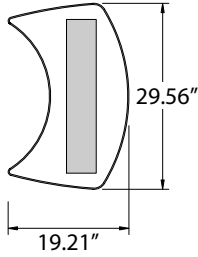

OCTATERMINAL / DIGITAL PRESENTATION

OT 10

OCTterminal **with** 19" screen,
without keyboard, **without** computer

OT 20

OCTterminal **with** 19" screen,
with keyboard but **without** computer

OT 30

OCTterminal **without** 19" screen,
without keyboard, **without** computer

VA 5076
Display shelf,
wood, silver

M 1580
Panel retainer
with slot

VA 5036
Brochure shelf
left

VA 5032
Brochure shelf
right

E 14
Screwdriver

Z 363
Beam, one side with tension lock,
other side with end cap