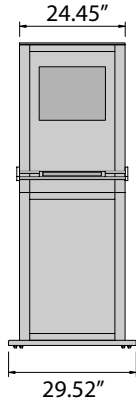

OCTATERMINAL / DIGITAL PRESENTATION

OT 10

OCTterminal **with** 19" screen,
without keyboard, **without** computer

OT 20

OCTterminal **with** 19" screen,
with keyboard but **without** computer

OT 30

OCTterminal **without** 19" screen,
without keyboard, **without** computer

VA 5076
Display shelf,
wood, silver

M 1580
Panel retainer
with slot

VA 5036
Brochure shelf
left

VA 5032
Brochure shelf
right

E 14
Screwdriver

Z 363
Beam, one side with tension lock,
other side with end cap