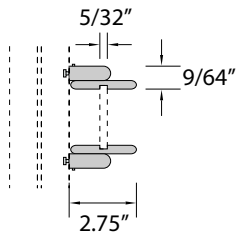

OCTATERMINAL / DIGITAL PRESENTATION

OT 10

OCTterminal **with** 19" screen,
without keyboard, **without** computer

OT 20

OCTterminal **with** 19" screen,
with keyboard but **without** computer

OT 30

OCTterminal **without** 19" screen,
without keyboard, **without** computer

VA 5076
Display shelf,
wood, silver

M 1580
Panel retainer
with slot

VA 5036
Brochure shelf
left

VA 5032
Brochure shelf
right

E 14
Screwdriver

Z 363
Beam, one side with tension lock,
other side with end cap