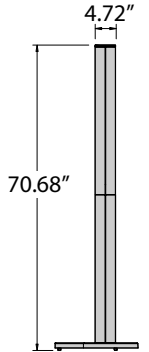

VA 5076
Display shelf,
wood, silver

M 1580
Panel retainer
with slot

VA 5036
Brochure shelf
left

VA 5032
Brochure shelf
right

E 14
Screwdriver

Z 363
Beam, one side with tension lock,
other side with end cap

E 275
Bag holder