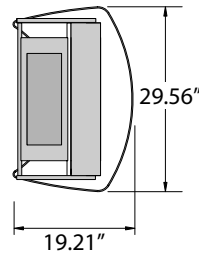

OCTATERMINAL / DIGITAL PRESENTATION

OT 10

OCTterminal **with** 19" screen,
without keyboard, **without** computer

OT 20

OCTterminal **with** 19" screen,
with keyboard but **without** computer

OT 30

OCTterminal **without** 19" screen,
without keyboard, **without** computer

VA 5076
Display shelf,
wood, silver

M 1580
Panel retainer
with slot

VA 5036
Brochure shelf
left

VA 5032
Brochure shelf
right

E 14
Screwdriver

Z 363
Beam, one side with tension lock,
other side with end cap