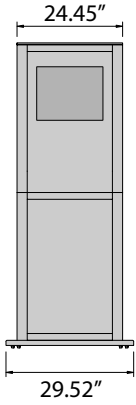

OCTATERMINAL / DIGITAL PRESENTATION

OT 10

OCTterminal **with** 19" screen,
without keyboard, **without** computer

OT 20

OCTterminal **with** 19" screen,
with keyboard but **without** computer

OT 30

OCTterminal **without** 19" screen,
without keyboard, **without** computer

VA 5076
Display shelf,
wood, silver

M 1580
Panel retainer
with slot

VA 5036
Brochure shelf
left

VA 5032
Brochure shelf
right

E 14
Screwdriver

Z 363
Beam, one side with tension lock,
other side with end cap