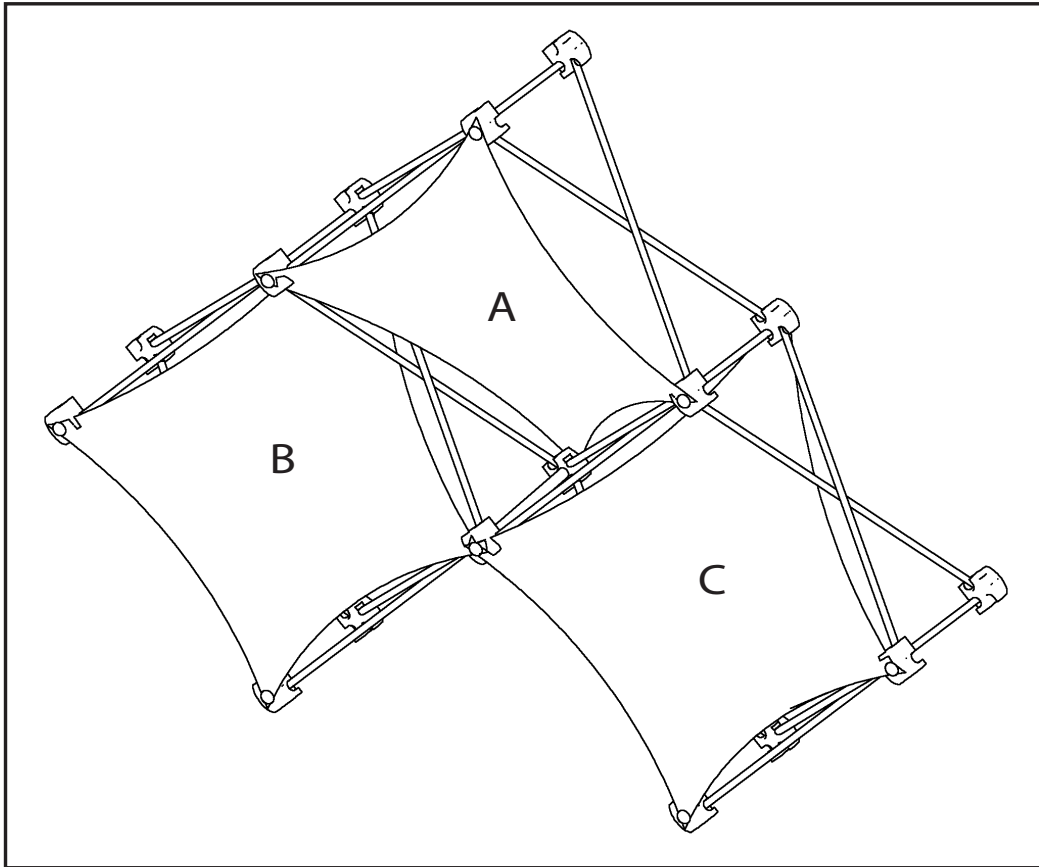

Salesmate 3 Quad E

A	Skin	Size
	X	14.75" (374.65mm) W
		14.75" (374.65mm) H
1x1 Single Twist		1x1 Single Twist Shown as it will appear on the Xpressions unit
B	Skin	Size
	X	14.75" (374.65mm) W
		14.75" (374.65mm) H
1x1 Single Twist		1x1 Single Twist Shown as it will appear on the Xpressions unit
C	Skin	Size
	X	14.75" (374.65mm) W
		14.75" (374.65mm) H
1x1 Single Twist		1x1 Single Twist Shown as it will appear on the Xpressions unit

It is recommended that all text and borders be 1.5" from the finish size

Focus Area Key
 focus area is always 1.5"-2.5" inside edge of all four sides on all skin styles and sizes

Covered by U.S. Patent No. 7,191,555.