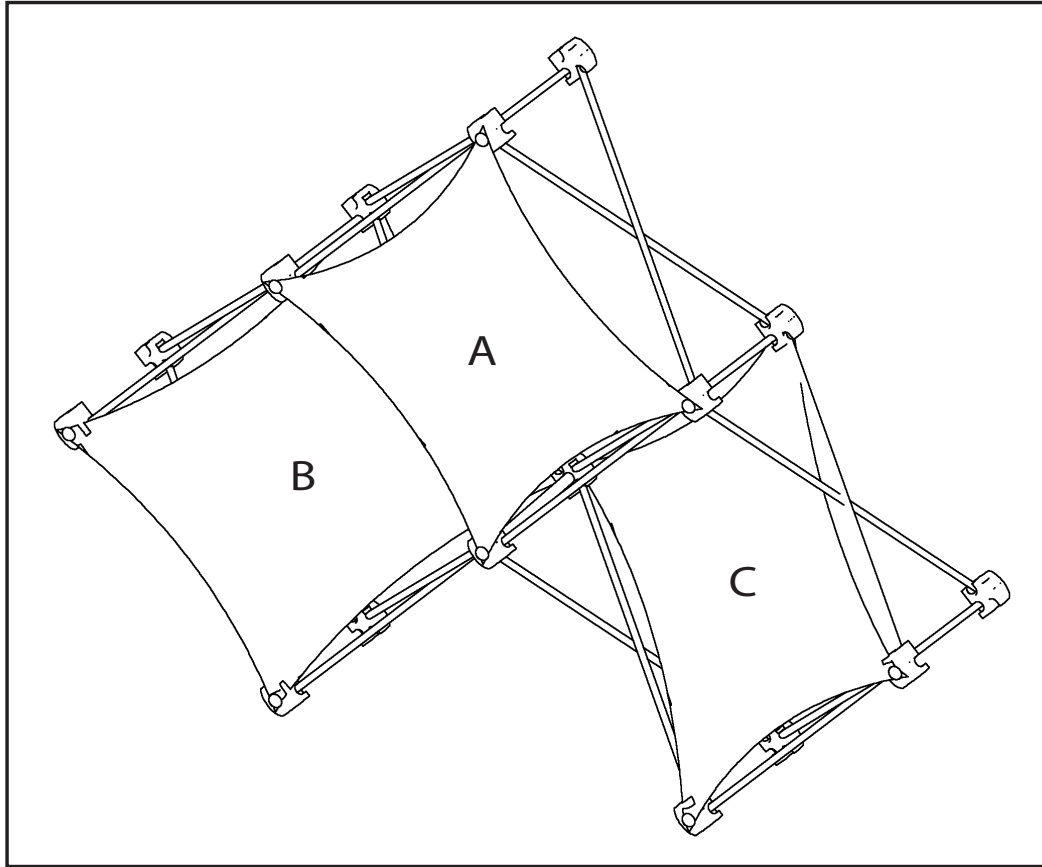

Salesmate 3 Quad B

A	Skin	Size	
		14.25" (361.95mm)	W
		X	H
		14.25" (361.95mm)	H
1x1 Flat Front		1x1 Flat Front Shown as it will appear on the Xpressions unit	

B	Skin	Size	
		16" (406.4mm)	W
		X	H
		14.25" (361.95mm)	H
1x1 Horizontal Thread		1x1 Horizontal Thread Shown as it will appear on the Xpressions unit	

C	Skin	Size	
		14.25" (361.95mm)	W
		X	H
		16" (406.4mm)	H
1x1 Vertical Thread		1x1 Vertical Thread Shown as it will appear on the Xpressions unit	

It is recommended that all text and borders be 1.5" from the finish size

Focus Area Key
 focus area is always 1.5"-2.5" inside edge of all four sides on all skin styles and sizes

Covered by U.S. Patent No. 7,191,555.