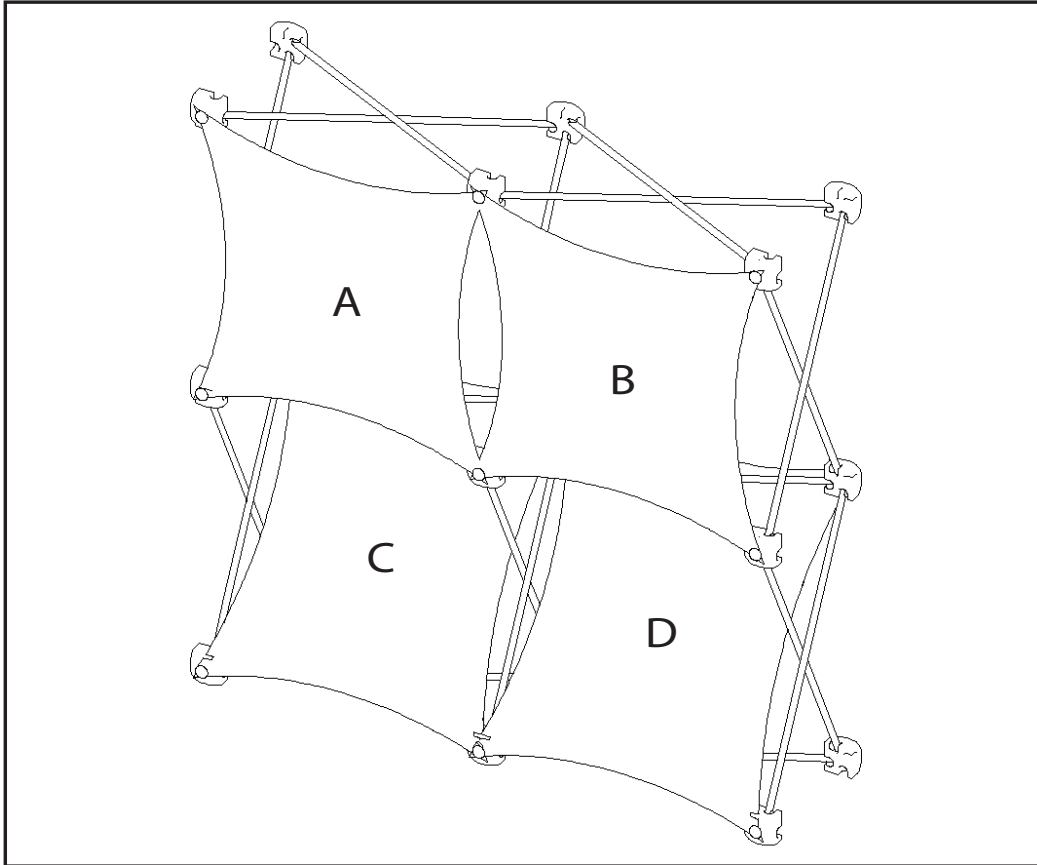

Salesmate 2x2 D

A	Skin	Size
		14.25" (361.95mm) X 14.25" (361.95mm)
1x1 Flat Front		W H 1x1 Flat Front Shown as it will appear on the Xpressions unit

B	Skin	Size
		14.25" (361.95mm) X 14.25" (361.95mm)
1x1 Flat Front		W H 1x1 Flat Front Shown as it will appear on the Xpressions unit

C	Skin	Size
		14.25" (361.95mm) X 16" (406.4mm)
1x1 Vertical Thread		W H 1x1 Vertical Thread Shown as it will appear on the Xpressions unit

D	Skin	Size
		14.25" (361.95mm) X 16" (406.4mm)
1x1 Vertical Thread		W H 1x1 Vertical Thread Shown as it will appear on the Xpressions unit

It is recommended that all text and borders be 1.5" from the finish size

Focus Area Key
 focus area is always 1.5"-2.5" inside edge of all four sides on all skin styles and sizes

Covered by U.S. Patent No. 7,191,555.