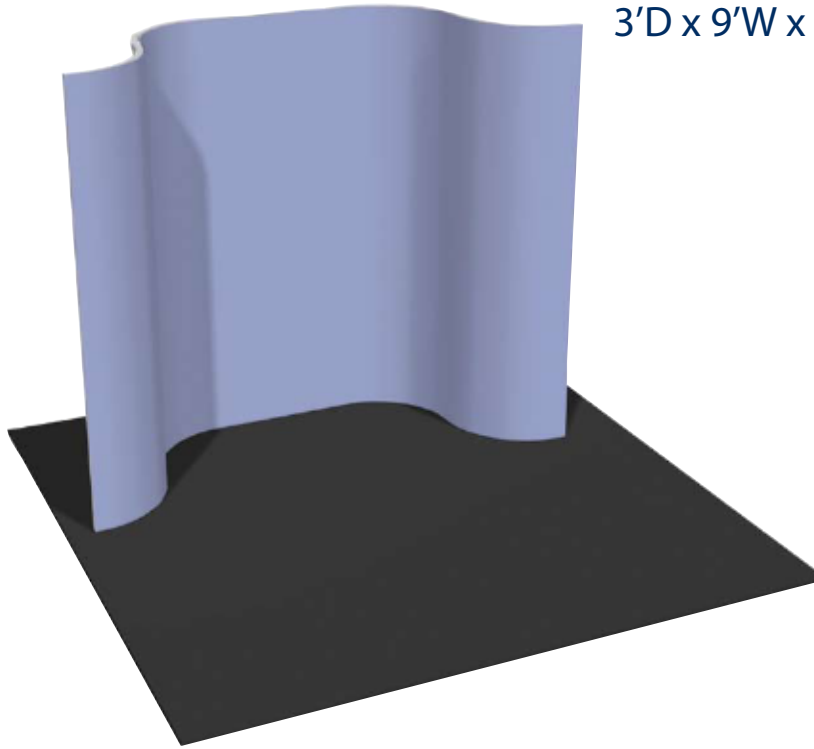

#440000
 3'D x 9'W x 8'H

Parts List

Connectors.....	18	Adjustable Feet.....	6.
30" Straight Lengths	3	Graphic Square Feet	90
36" Straight Lengths	6		
36" ø 90° Curves	12		
48" Straight Lengths	6		

Exhibit display comes packed in wheeled hard carry cases.