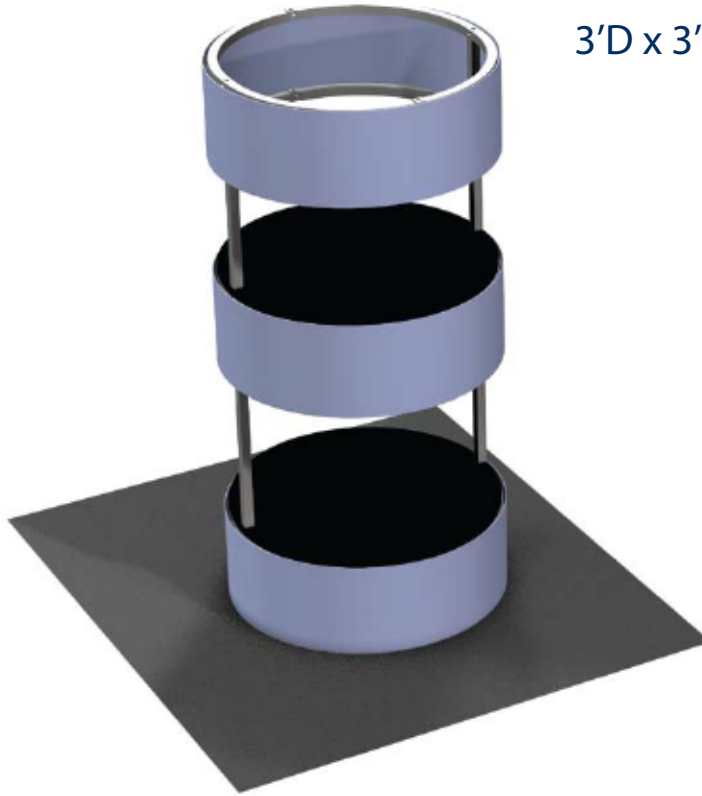

#2008

3'D x 3'W x 6.5'H

## Parts List

Connectors.....	22	Adjustable Feet.....	4.
12" Straight Lengths .....	6	Countertop Square Feet .....	33.5
18" Straight Lengths .....	2	Graphic Square Feet .....	66
24" Straight Lengths .....	2		
36" ø 90° Curve .....	24		

Exhibit display comes packed in wheeled hard carry cases.