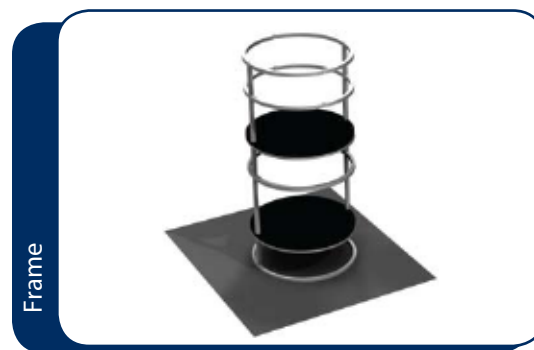

#2008

3'D x 3'W x 6.5'H

## Parts List

Connectors.....	22	Adjustable Feet.....	4.
12" Straight Lengths .....	6	Countertop Square Feet .....	33.5
18" Straight Lengths .....	2	Graphic Square Feet .....	66
24" Straight Lengths .....	2		
36" ø 90° Curve .....	24		

Exhibit display comes packed in wheeled hard carry cases.