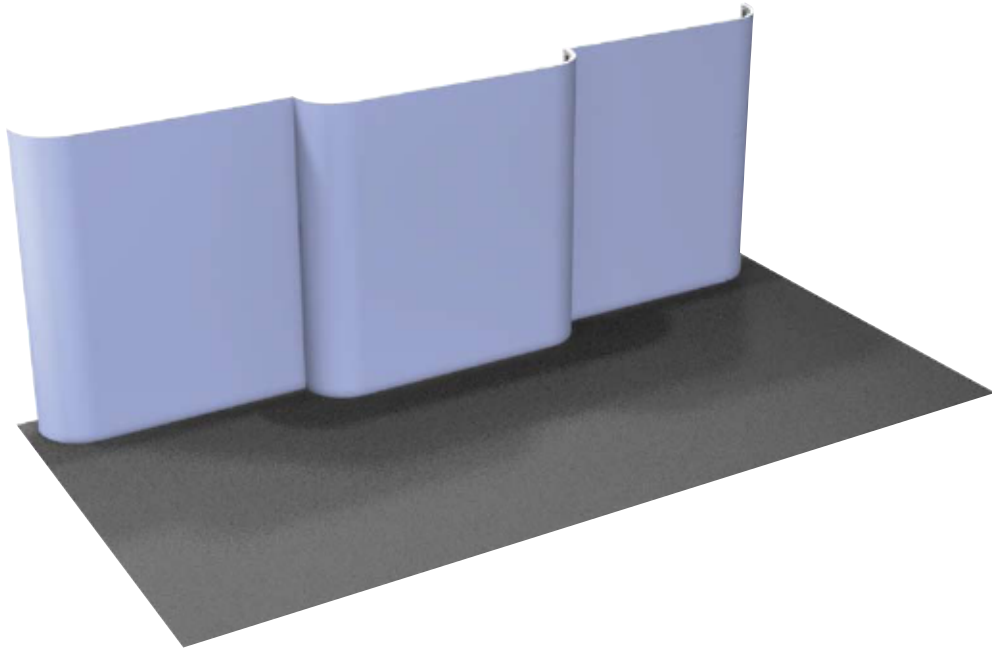

#1012
 2'D x 19'W x 7'H

Parts List

Connectors.....	33	Adjustable Feet.....	11
24" ø 90° Curves	12	Graphic Square Feet	154
30" Straight Lengths	18		
36" Straight Lengths	11		
48" Straight Lengths	11		

Exhibit display comes packed in wheeled hard carry cases.