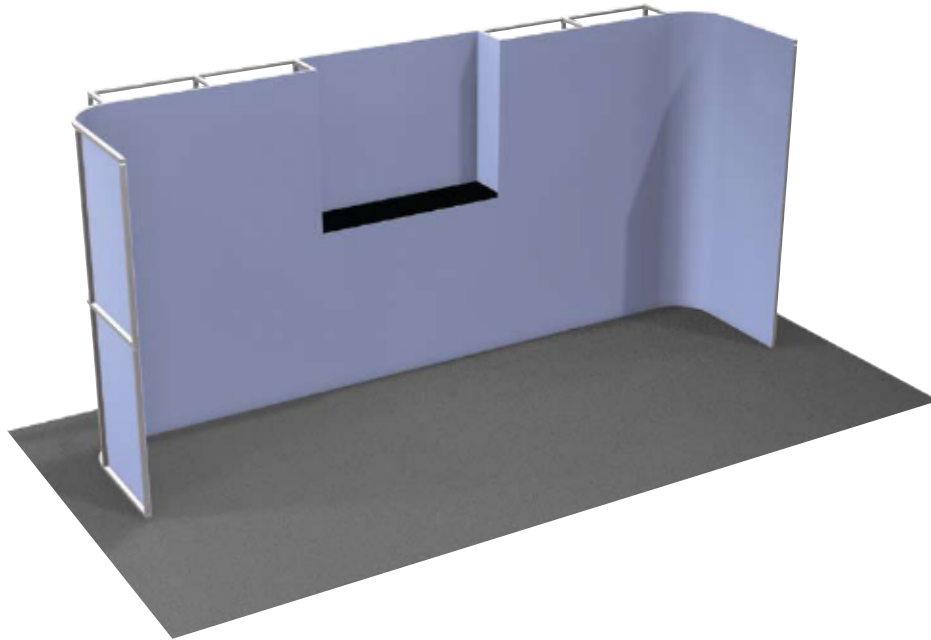

#1004

5'D x 20'W x 8'H

## Parts List

Connectors .....	53	Countertop Square Feet .....	12
12" Straight Lengths .....	20	Adjustable Feet.....	18
24" $\phi$ 90° Curves .....	6	Graphic Square Feet .....	206.7
30" Straight Lengths .....	40		
48" Straight Lengths .....	35		

Exhibit display comes packed in wheeled hard carry cases.